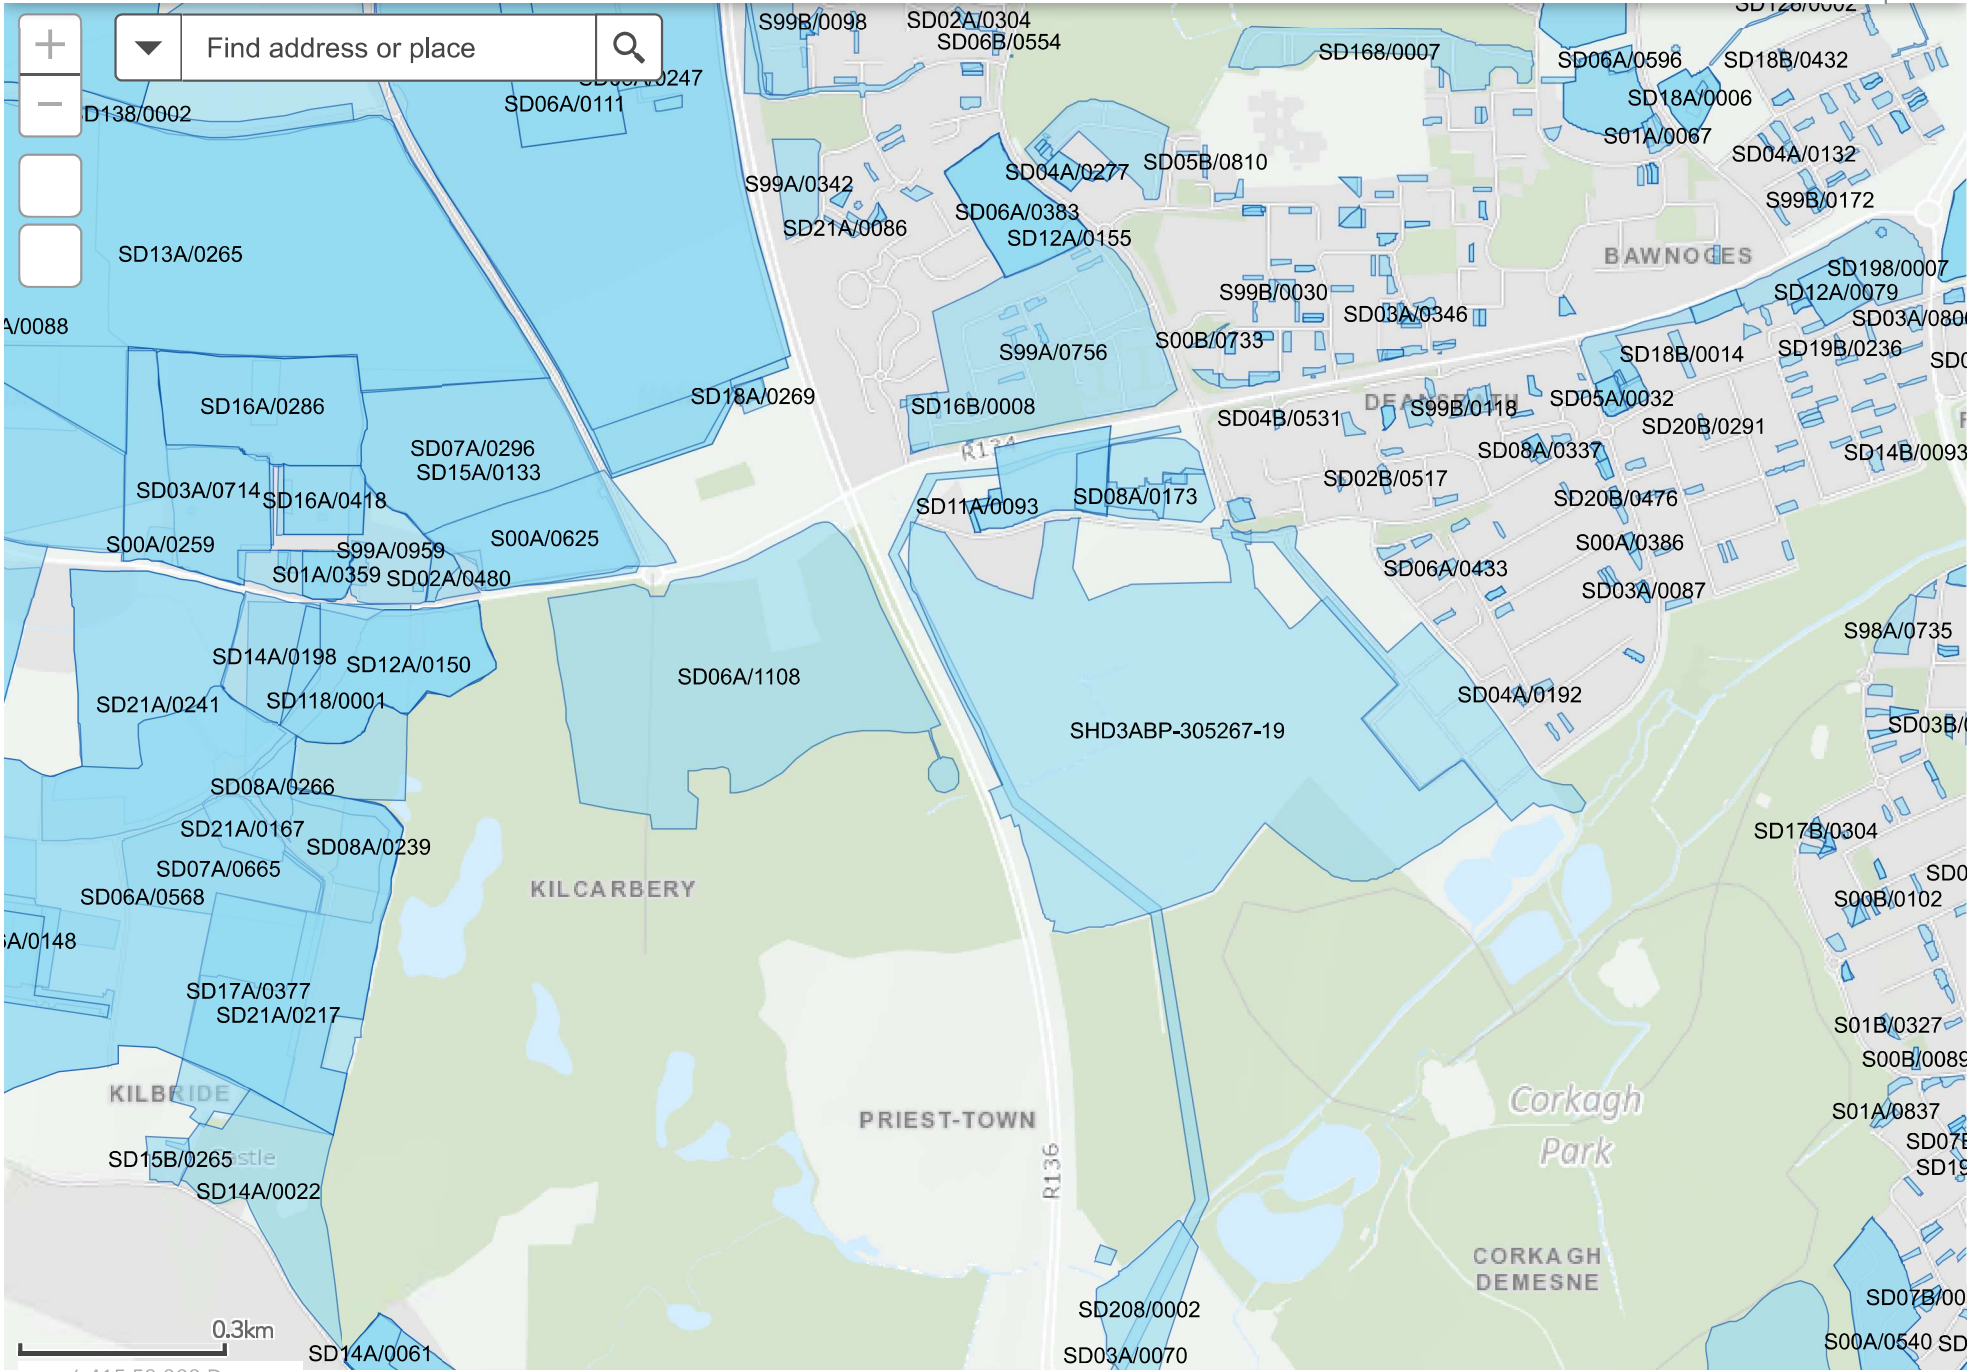

Find address or place

Map navigation controls including zoom in (+), zoom out (-), and a white square button.

0.3km  
-6.415 53.323 Degrees