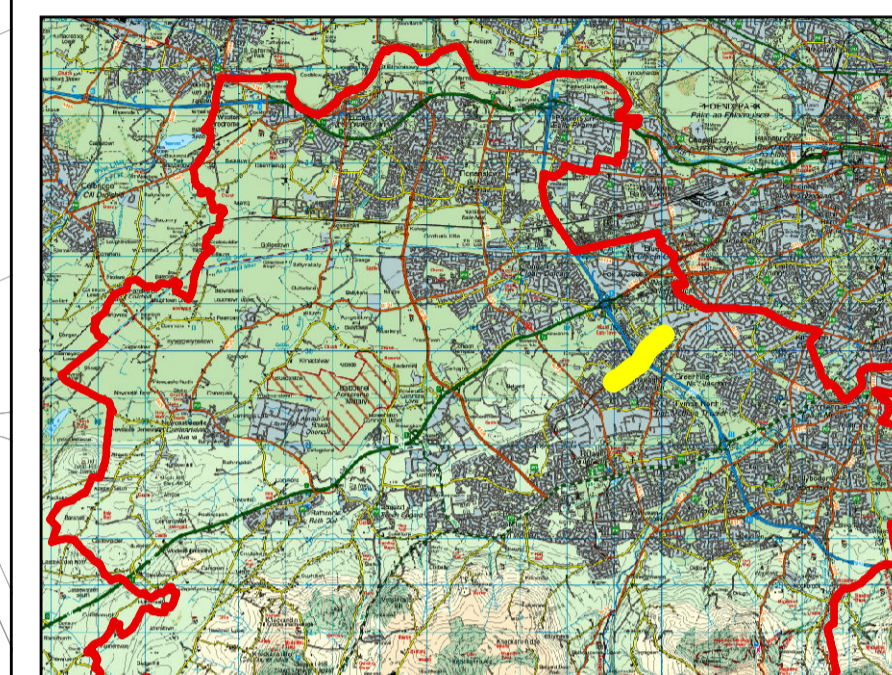

Draft Scheme 18

Cycle South Dublin
November 2020

Note:

Routes are indicative where detailed design work has not been done and may well change at the detailed design stage.

Legend

-  Draft NOW Schemes
-  Draft SOON Schemes
-  Draft LATER Schemes
-  Existing Cycleway Network
-  County Boundary