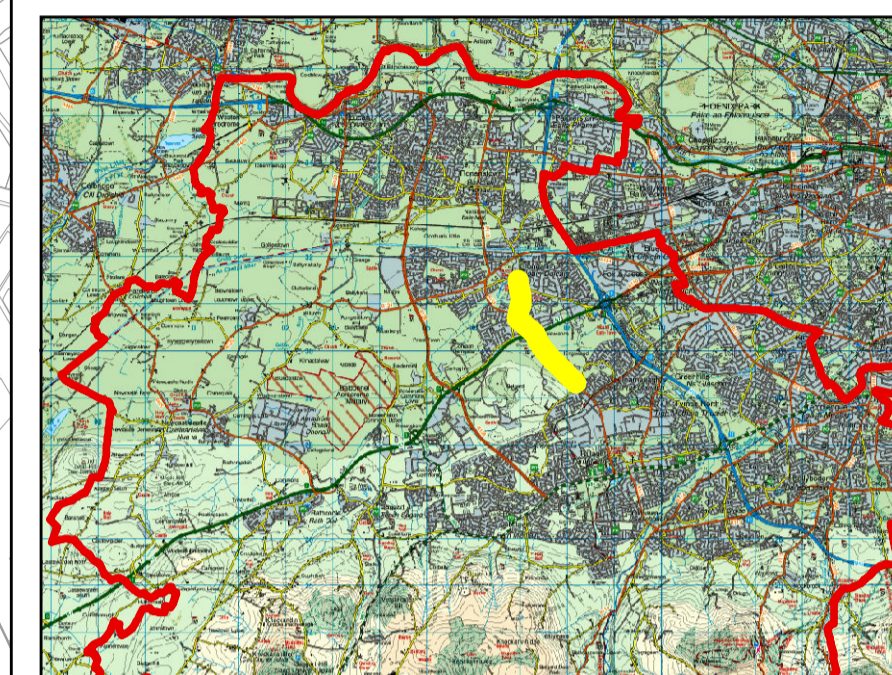

Draft Scheme 04

Cycle South Dublin
November 2020

Note:

Routes are indicative where detailed design work has not been done and may well change at the detailed design stage.

Legend

- Draft NOW Schemes
- Draft SOON Schemes
- Draft LATER Schemes
- Existing Cycleway Network
- County Boundary