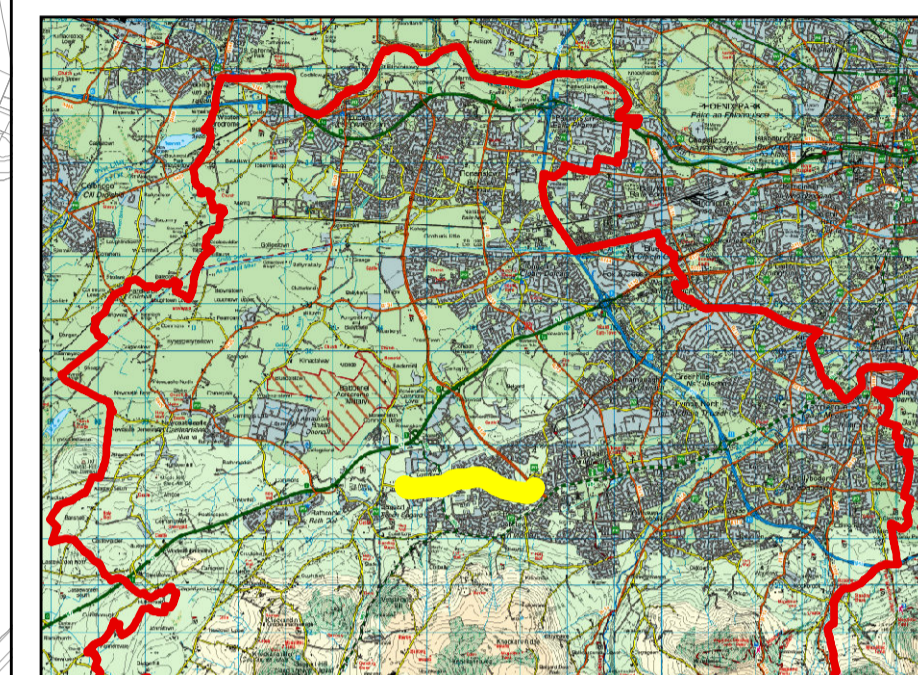

Draft Scheme 21

Cycle South Dublin
November 2020