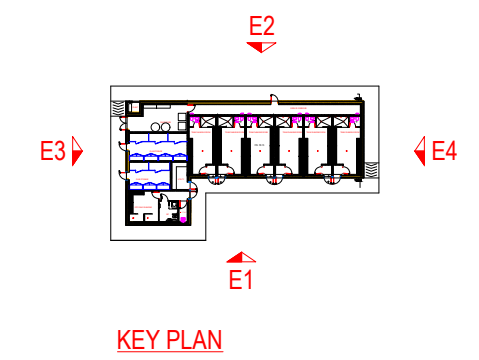

METAL CLADDING

CCTV CAMERA LOCATION

3615

NORTH ELEVATION (E1)

CCTV CAMERA LOCATION

NAP PLASTER FINISH PAINTED

3765

SOUTH ELEVATION (E2)

NAP PLASTER FINISH PAINTED

METAL CLADDING

CCTV CAMERA LOCATION

3765

KEY PLAN

EAST ELEVATION (E3)

CCTV CAMERA LOCATION

METAL CLADDING