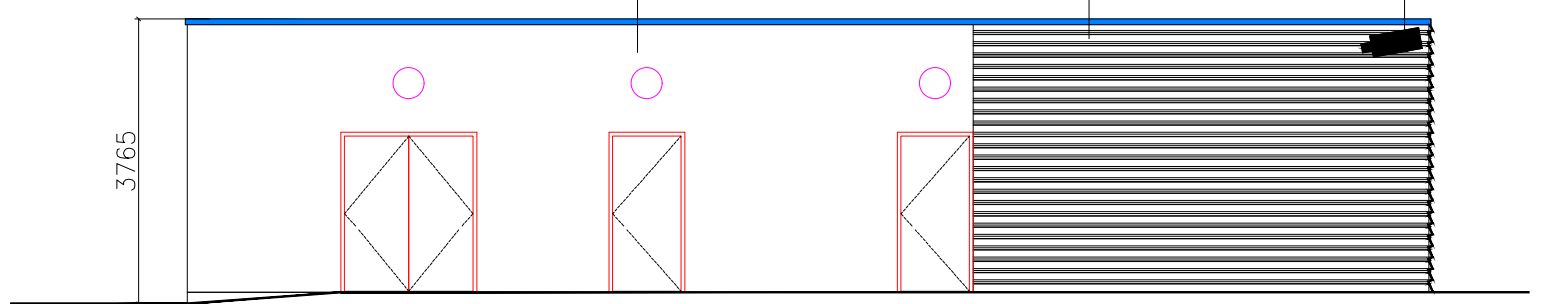

METAL CLADDING

CCTV CAMERA LOCATION

3615

NORTH ELEVATION (E1)

CCTV CAMERA LOCATION

NAP PLASTER FINISH PAINTED

3765

SOUTH ELEVATION (E2)

NAP PLASTER FINISH PAINTED

METAL CLADDING

CCTV CAMERA LOCATION

3765

KEY PLAN

EAST ELEVATION (E3)

CCTV CAMERA LOCATION

METAL CLADDING

NAP PLASTER FINISH PAINTED

3765

WEST ELEVATION (E4)

ELEVATIONS  
SCALE 1:100