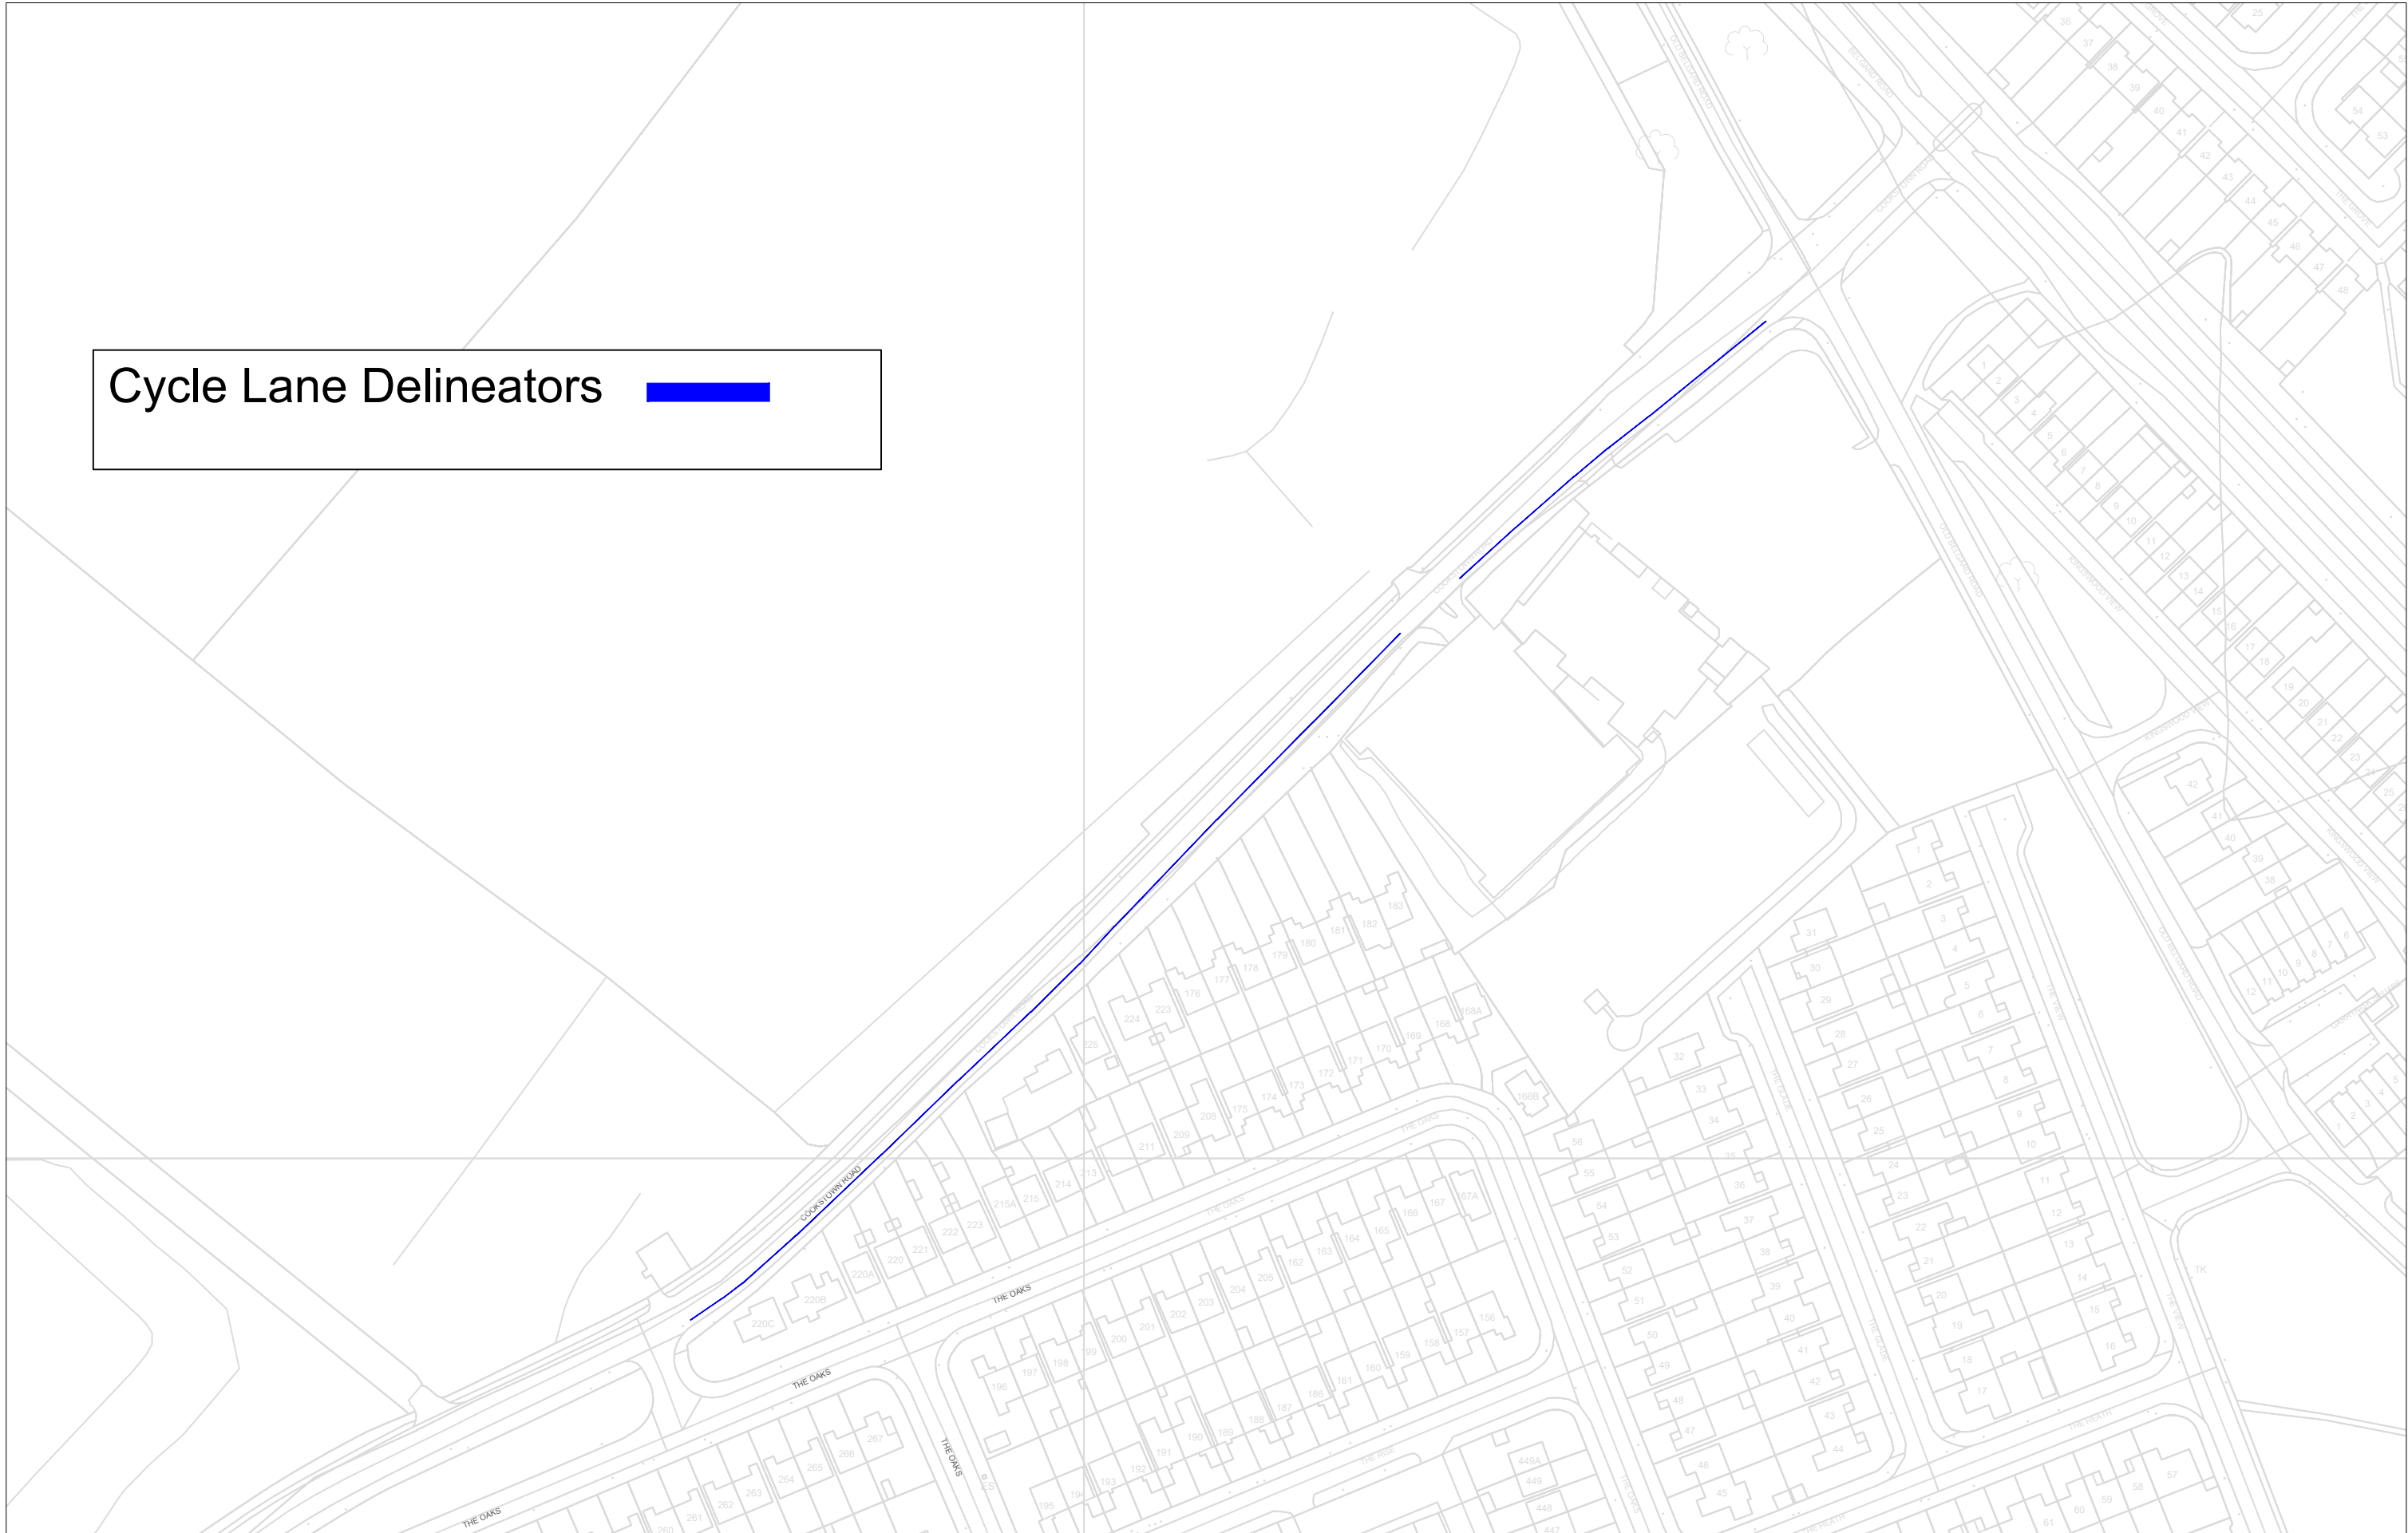

Cycle Lane Delineators 

 <p>COMHAIRLE CONTAE ÁTHA CLIATH THEAS SOUTH DUBLIN COUNTY COUNCIL LAND USE, PLANNING & TRANSPORTATION, COUNTY HALL, TALLAGHT, DUBLIN 24</p>			SCALE	PROJECT TITLE	Cycle Lane Segregation		
			DATE	Oct 2022	DRAWING TITLE	Cookstown Rd	
			DRAWN	SC	DRAWING NO.	Sketch	REV.
	REV.	DATE	DESCRIPTION	CHECKED			

Cycle Lane Delineators 

COMHAIRLE CONTAE ÁTHA CLIATH THEAS
 SOUTH DUBLIN COUNTY COUNCIL
 LAND USE, PLANNING & TRANSPORTATION,
 COUNTY HALL, TALLAGHT, DUBLIN 24

REV.	DATE	DESCRIPTION

SCALE	
DATE	Oct 2022
DRAWN	SC
CHECKED	

PROJECT TITLE	Cycle Lane Segregation	
DRAWING TITLE	Cookstown Rd, Bothar Katherine Tynan, Cookstown Way Junction	
DRAWING NO.	Sketch	REV.

Cycle Lane Delineators 

COMHAIRLE CONTAE ÁTHA CLIATH THEAS
 SOUTH DUBLIN COUNTY COUNCIL
 LAND USE, PLANNING & TRANSPORTATION,
 COUNTY HALL, TALLAGHT, DUBLIN 24

REV.	DATE	DESCRIPTION

SCALE	
DATE	Oct 2022
DRAWN	SC
CHECKED	

PROJECT TITLE	Cycle Lane Segregation	
DRAWING TITLE	Bothar Katherine Tynan, R136 Junction	
DRAWING NO.	Sketch	REV.