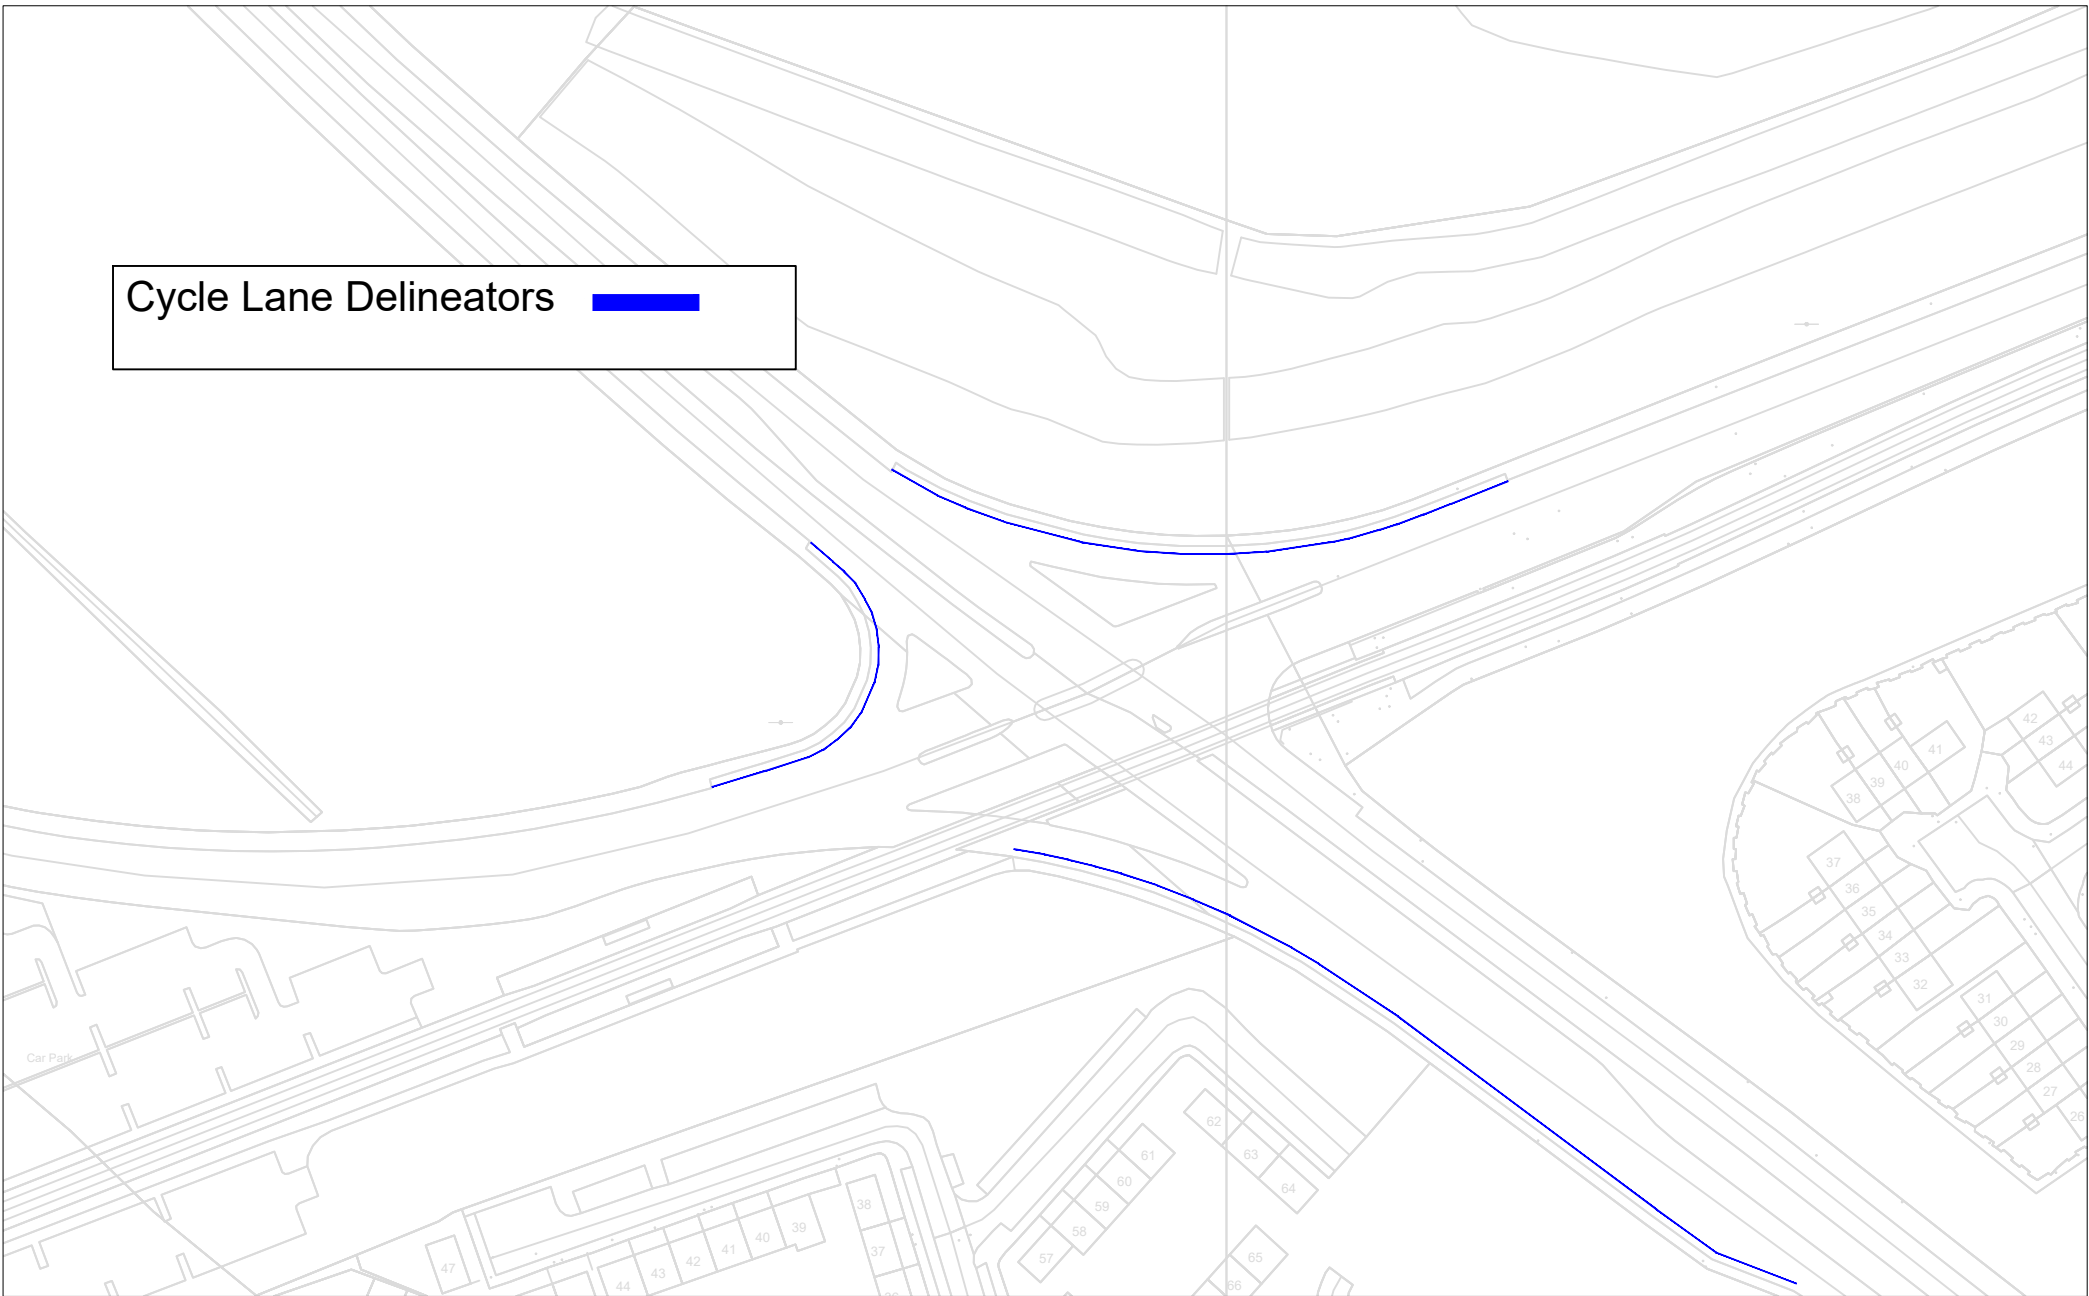

Cycle Lane Delineators 

 <p>COMHAIRLE CONTAE ÁTHA CLIATH THEAS SOUTH DUBLIN COUNTY COUNCIL LAND USE, PLANNING & TRANSPORTATION, COUNTY HALL, TALLAGHT, DUBLIN 24</p>			SCALE	PROJECT TITLE	Cycle Lane Segregation		
			DATE	Oct 2022	DRAWING TITLE	Cookstown Rd	
			DRAWN	SC	DRAWING NO.	Sketch	REV.
	REV.	DATE	DESCRIPTION	CHECKED			

Cycle Lane Delineators 

COMHAIRLE CONTAE ÁTHA CLIATH THEAS
 SOUTH DUBLIN COUNTY COUNCIL
 LAND USE, PLANNING & TRANSPORTATION,
 COUNTY HALL, TALLAGHT, DUBLIN 24

REV.	DATE	DESCRIPTION

SCALE	
DATE	Oct 2022
DRAWN	SC
CHECKED	

PROJECT TITLE	Cycle Lane Segregation	
DRAWING TITLE	Cookstown Rd, Bothar Katherine Tynan, Cookstown Way Junction	
DRAWING NO.	Sketch	REV.

Cycle Lane Delineators 

COMHAIRLE CONTAE ÁTHA CLIATH THEAS
 SOUTH DUBLIN COUNTY COUNCIL
 LAND USE, PLANNING & TRANSPORTATION,
 COUNTY HALL, TALLAGHT, DUBLIN 24

REV.	DATE	DESCRIPTION

SCALE	
DATE	Oct 2022
DRAWN	SC
CHECKED	

PROJECT TITLE	Cycle Lane Segregation	
DRAWING TITLE	Bothar Katherine Tynan, R136 Junction	
DRAWING NO.	Sketch	REV.