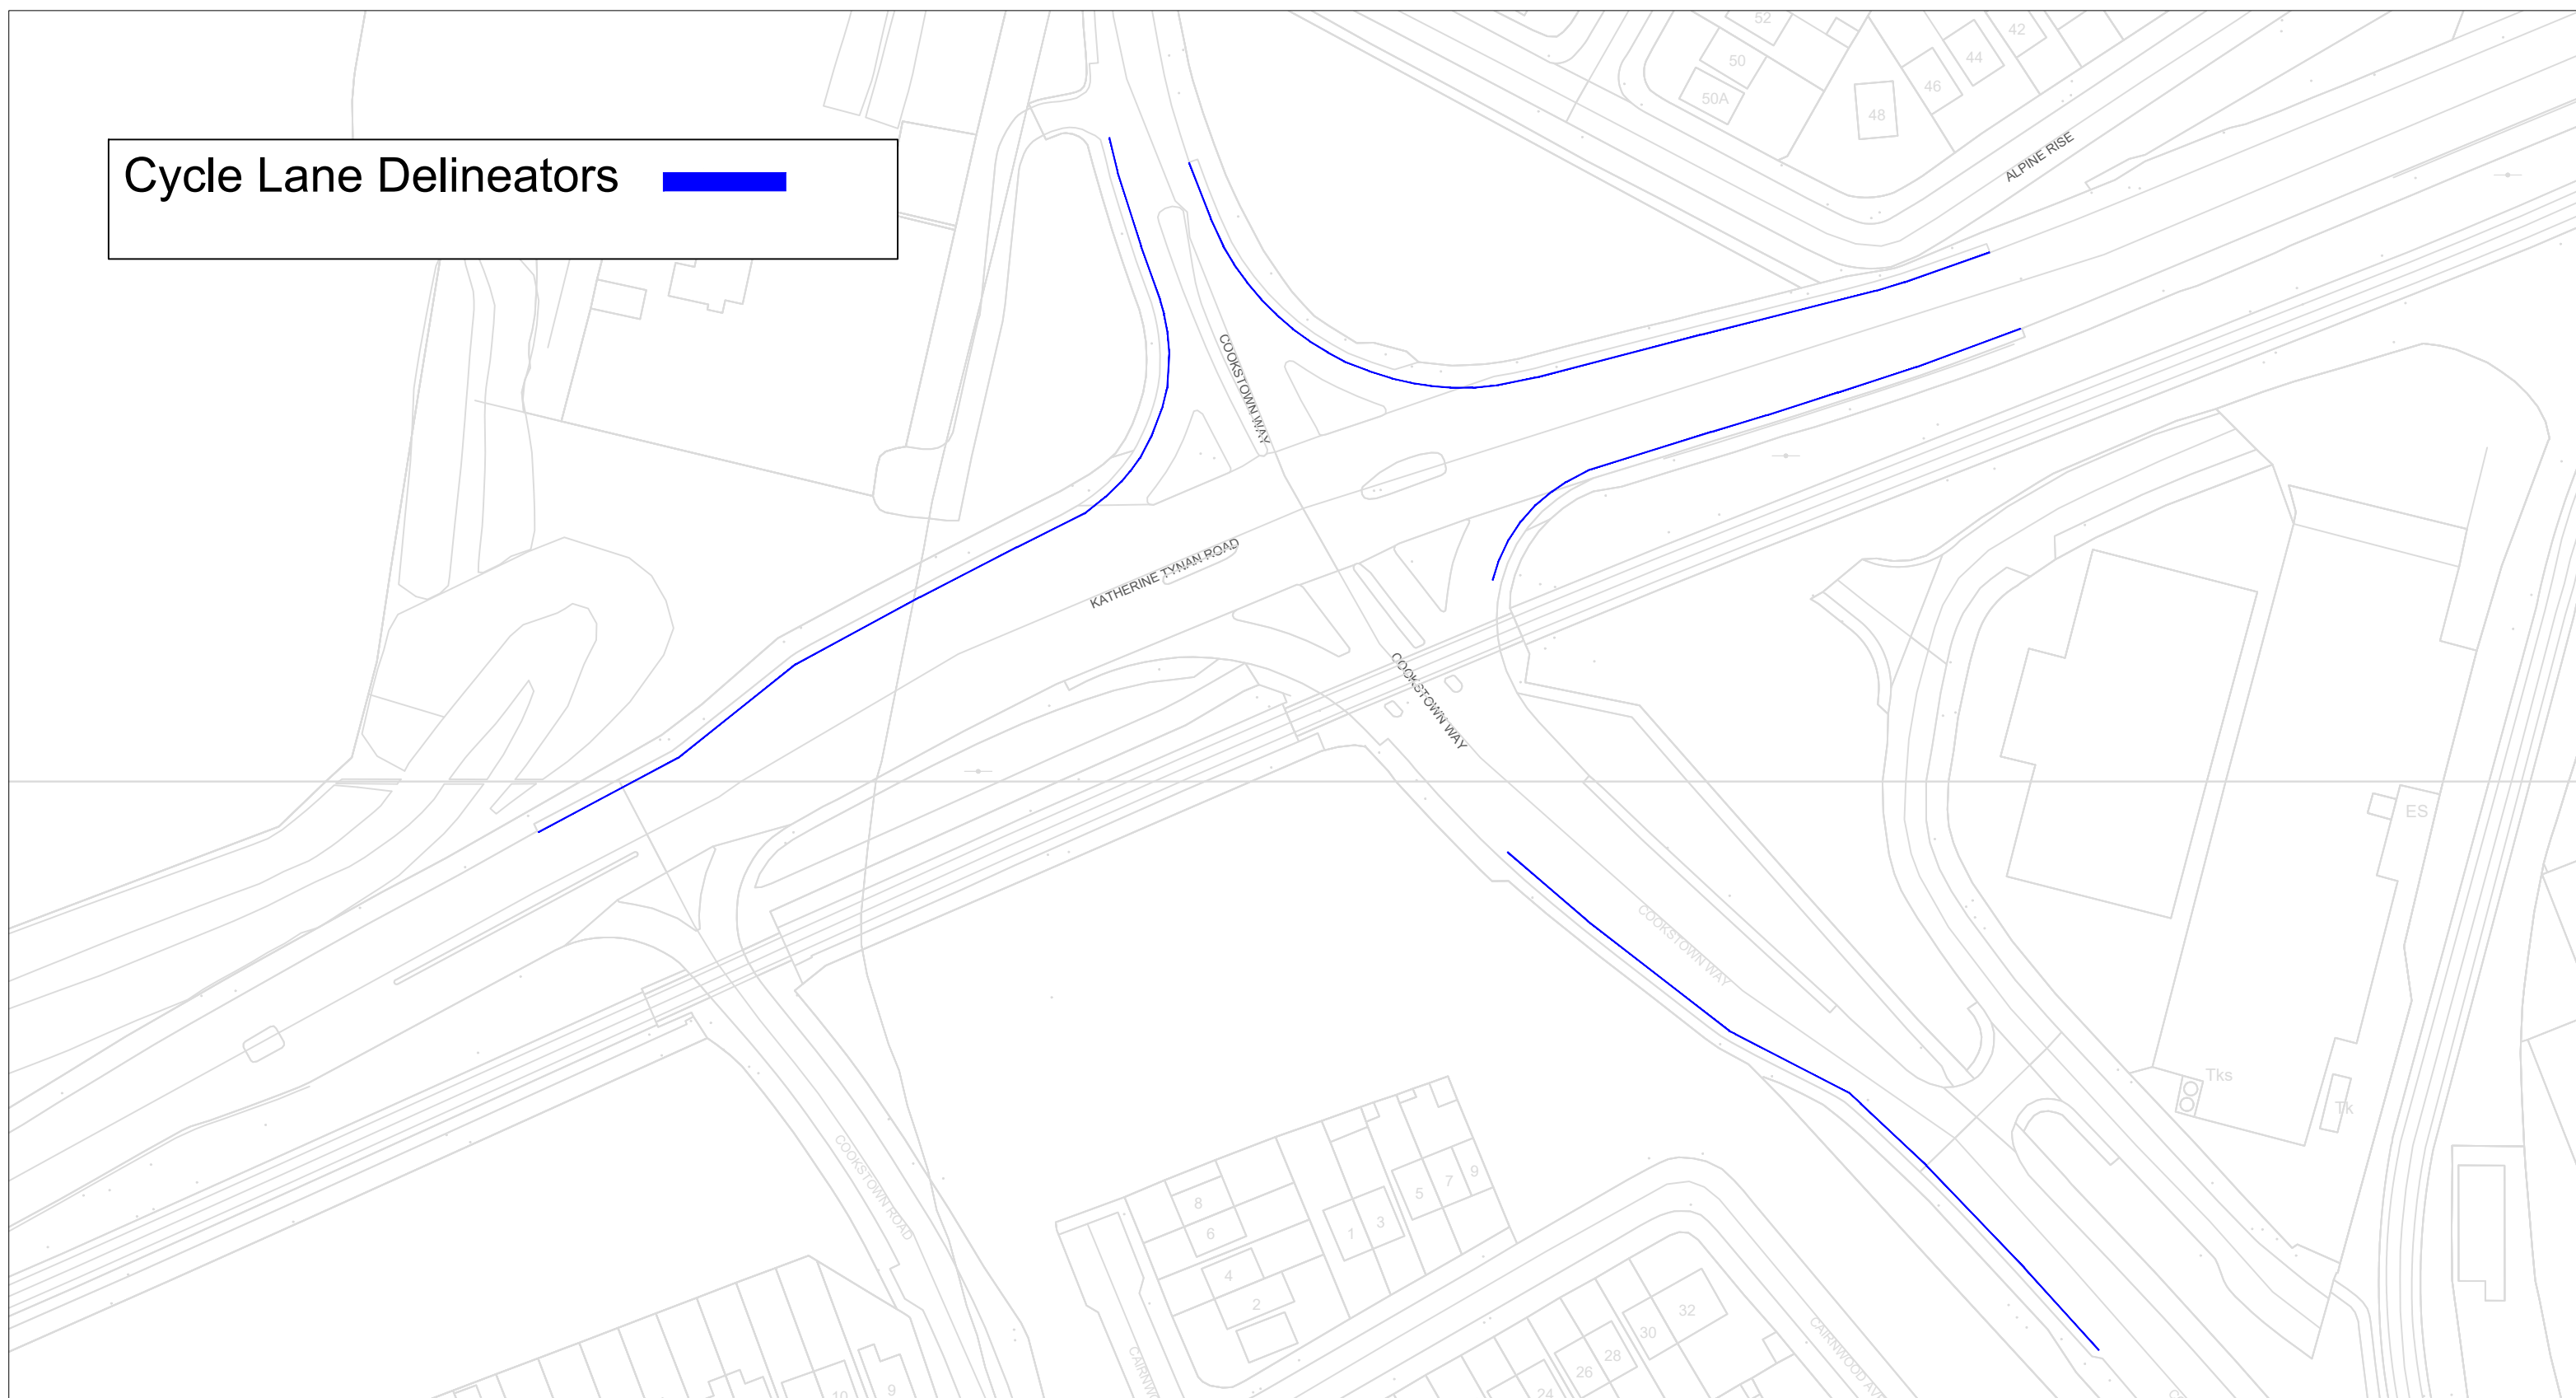

Cycle Lane Delineators 

 <p>COMHAIRLE CONTAE ÁTHA CLIATH THEAS SOUTH DUBLIN COUNTY COUNCIL LAND USE, PLANNING & TRANSPORTATION, COUNTY HALL, TALLAGHT, DUBLIN 24</p>			SCALE	PROJECT TITLE	Cycle Lane Segregation		
			DATE	Oct 2022	DRAWING TITLE	Cookstown Rd	
			DRAWN	SC	DRAWING NO.	Sketch	REV.
	REV.	DATE	DESCRIPTION	CHECKED			

Cycle Lane Delineators 

COMHAIRLE CONTAE ÁTHA CLIATH THEAS
 SOUTH DUBLIN COUNTY COUNCIL
 LAND USE, PLANNING & TRANSPORTATION,
 COUNTY HALL, TALLAGHT, DUBLIN 24

REV.	DATE	DESCRIPTION

SCALE	
DATE	Oct 2022
DRAWN	SC
CHECKED	

PROJECT TITLE	Cycle Lane Segregation	
DRAWING TITLE	Cookstown Rd, Bothar Katherine Tynan, Cookstown Way Junction	
DRAWING NO.	Sketch	REV.

Cycle Lane Delineators 

COMHAIRLE CONTAE ÁTHA CLIATH THEAS
 SOUTH DUBLIN COUNTY COUNCIL
 LAND USE, PLANNING & TRANSPORTATION,
 COUNTY HALL, TALLAGHT, DUBLIN 24

REV.	DATE	DESCRIPTION

SCALE	
DATE	Oct 2022
DRAWN	SC
CHECKED	

PROJECT TITLE	Cycle Lane Segregation	
DRAWING TITLE	Bothar Katherine Tynan, R136 Junction	
DRAWING NO.	Sketch	REV.