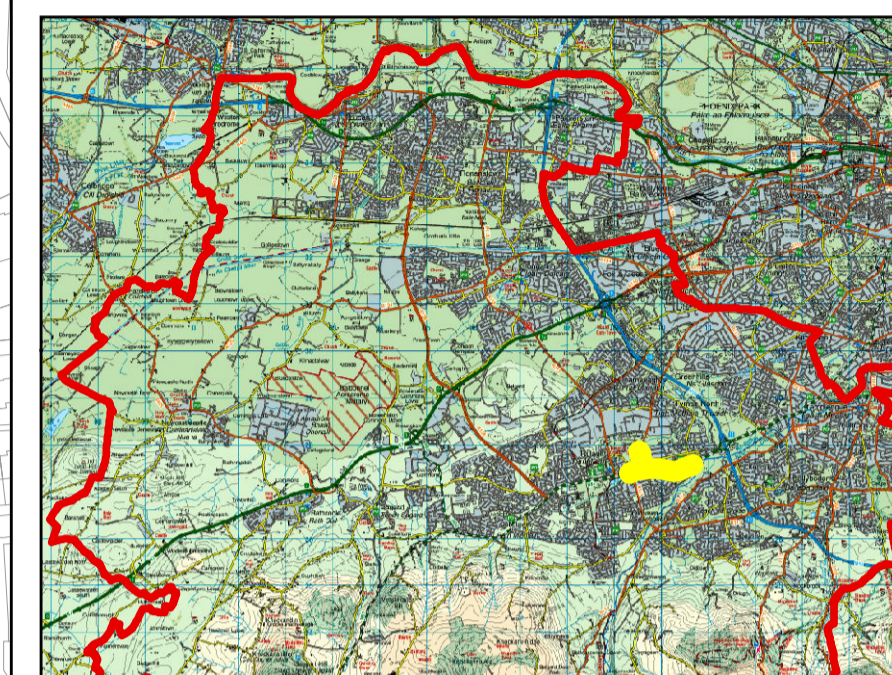

Draft Scheme 07

Cycle South Dublin
November 2020

Note:

Routes are indicative where detailed design work has not been done and may well change at the detailed design stage.

Legend

-  Draft NOW Schemes
-  Draft SOON Schemes
-  Draft LATER Schemes
-  Existing Cycleway Network
-  County Boundary