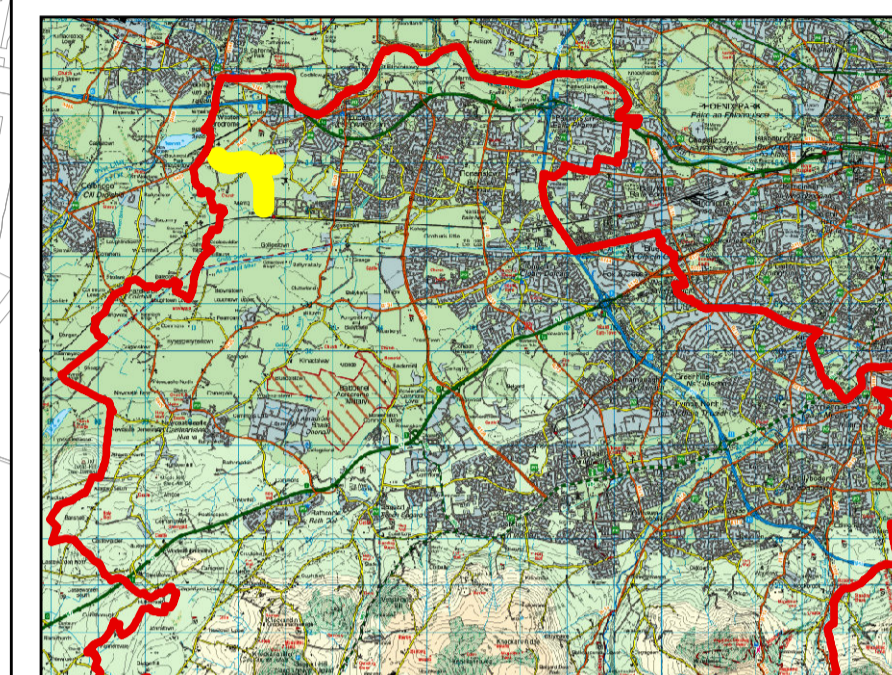

Draft Scheme 13

Cycle South Dublin
November 2020

Note:

Routes are indicative where detailed design work has not been done and may well change at the detailed design stage.

Legend

-  Draft NOW Schemes
-  Draft SOON Schemes
-  Draft LATER Schemes
-  Existing Cycleway Network
-  County Boundary