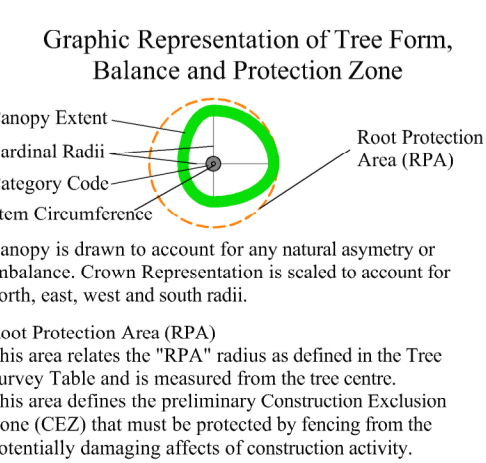

Ashgrove House
Kill Avenue
Dun Laoghaire
Co Dublin

Tel. 01-2804839
Mob. 086-3819011
e-mail - thetreefile@eircom.net

This Drawing Must Be Read in Conjunction with the Associated Arboricultural Report

- Tree Quality (Categorisation)**
- Category "A" Trees (Green Button) Excellent Trees
 - Category "B" Trees (Blue Button) Good Trees
 - Category "C" Trees (Grey Button) Moderate to Poor Trees
 - Category "U" Trees (Red Button) Dead, Dying or Otherwise Compromised Trees that are Unsustainable.