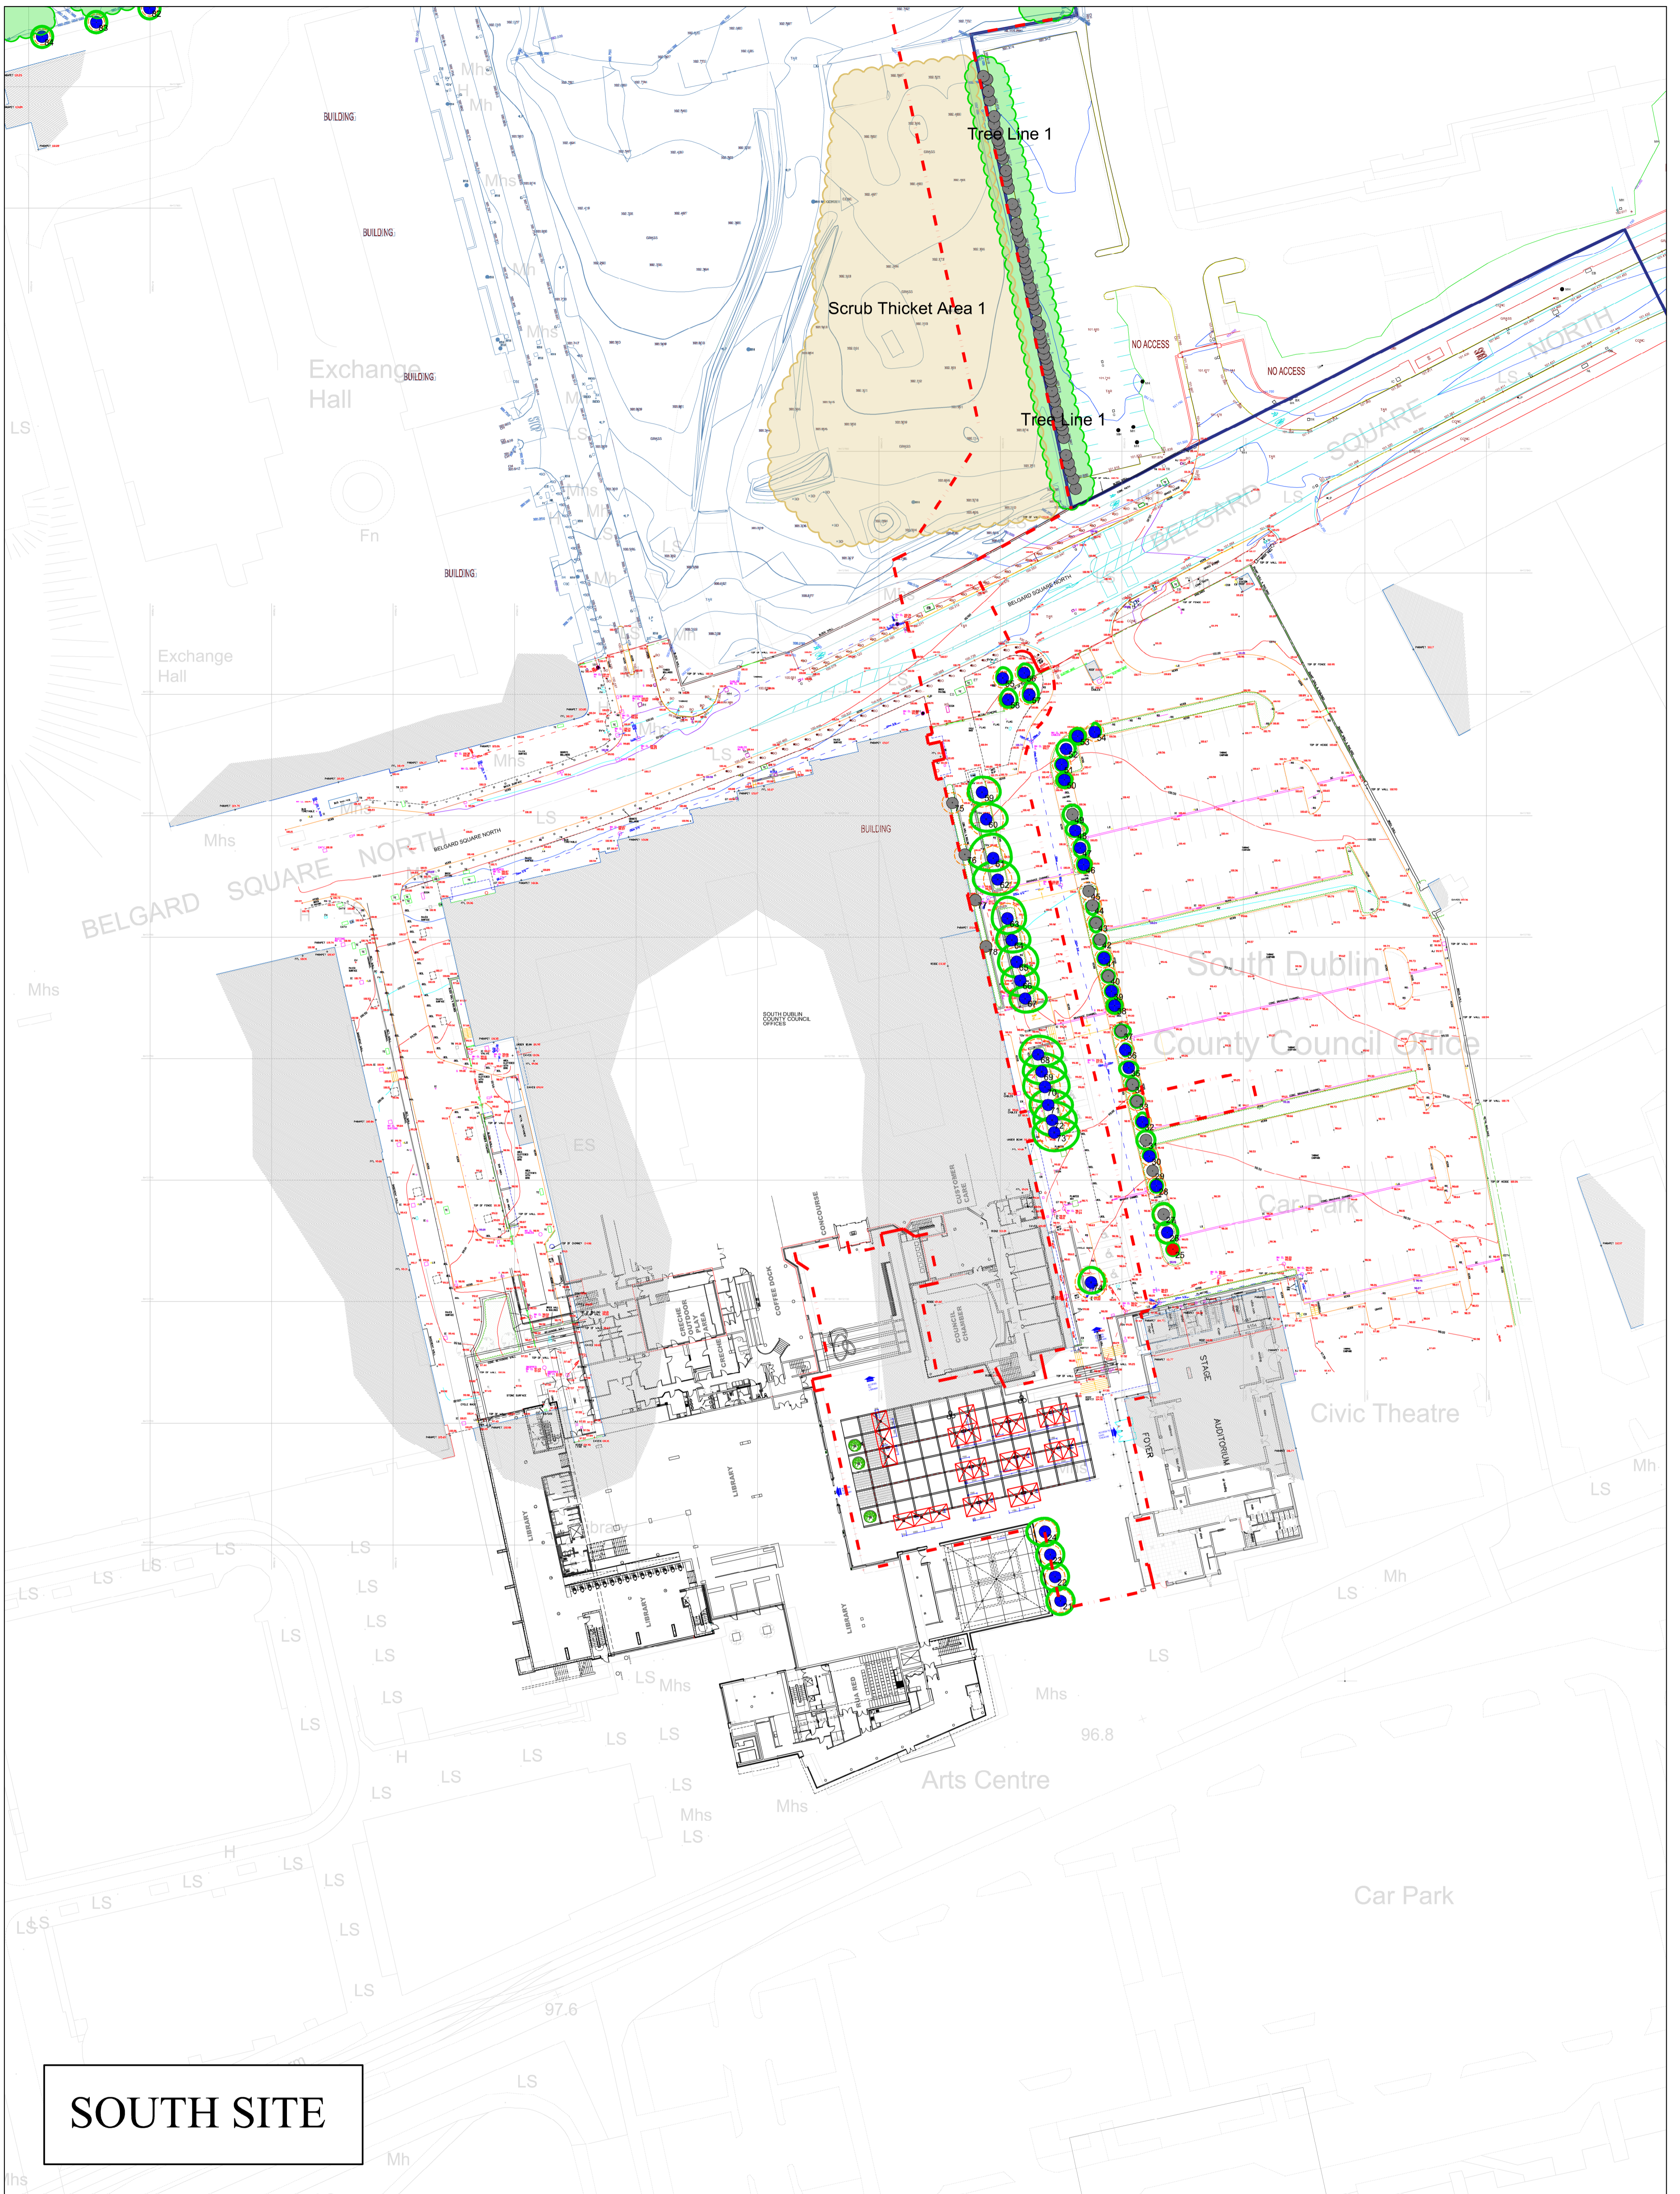

NORTH SITE

This Drawing is Copyright - © The Tree File Ltd 2020

Tallaght Tree Constraints Plan NORTH 1/1 Scale 1:500 @ A1

This is a colour coded drawing that will be difficult or impossible to interpret if reproduced in black and white

Client: South Dublin County Council
Scale: 1:500 Date: July 2020
Project: Tree Survey, Tallaght, Public Realm
Description: Tree Constraints Plan
Drawing Title: Tallaght PR Tree Constraints Plan

SOUTH SITE

This Drawing is Copyright - © The Tree File Ltd 2020

Tallaght Tree Constraints Plan SOUTH 1/1 Scale 1:500 @ A1

This is a colour coded drawing that will be difficult or impossible to interpret if reproduced in black and white

Client: South Dublin County Council
Scale: 1:500 Date: July 2020
Project: Tree Survey, Tallaght, Public Realm
Description: Tree Constraints Plan
Drawing Title: Tallaght PR Tree Constraints Plan