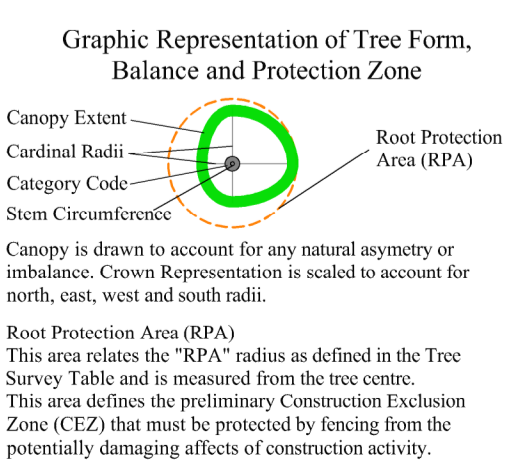

This Drawing is Copyright - © The Tree File Ltd 2020

Tallaght Tree Constraints Plan SOUTH 1/1 Scale 1:500 @ A1

This is a colour coded drawing that will be difficult or impossible to interpret if reproduced in black and white

Ashgrove House
Kill Avenue
Dun Laoghaire
Co Dublin

Tel. 01-2804839
Mob. 086-3819011
e-mail - thetreefile@eircom.net

This Drawing Must Be Read in Conjunction with the Associated Arboricultural Report

- Tree Quality (Categorisation)**
- Category "A" Trees (Green Button) Excellent Trees
 - Category "B" Trees (Blue Button) Good Trees
 - Category "C" Trees (Grey Button) Moderate to Poor Trees
 - Category "U" Trees (Red Button) Dead, Dying or Otherwise Compromised Trees that are Unsustainable.

Client: South Dublin County Council
Scale: 1:500 Date: July 2020
Project: Tree Survey, Tallaght, Public Realm
Description: Tree Constraints Plan
Drawing Title: Tallaght PR Tree Constraints Plan