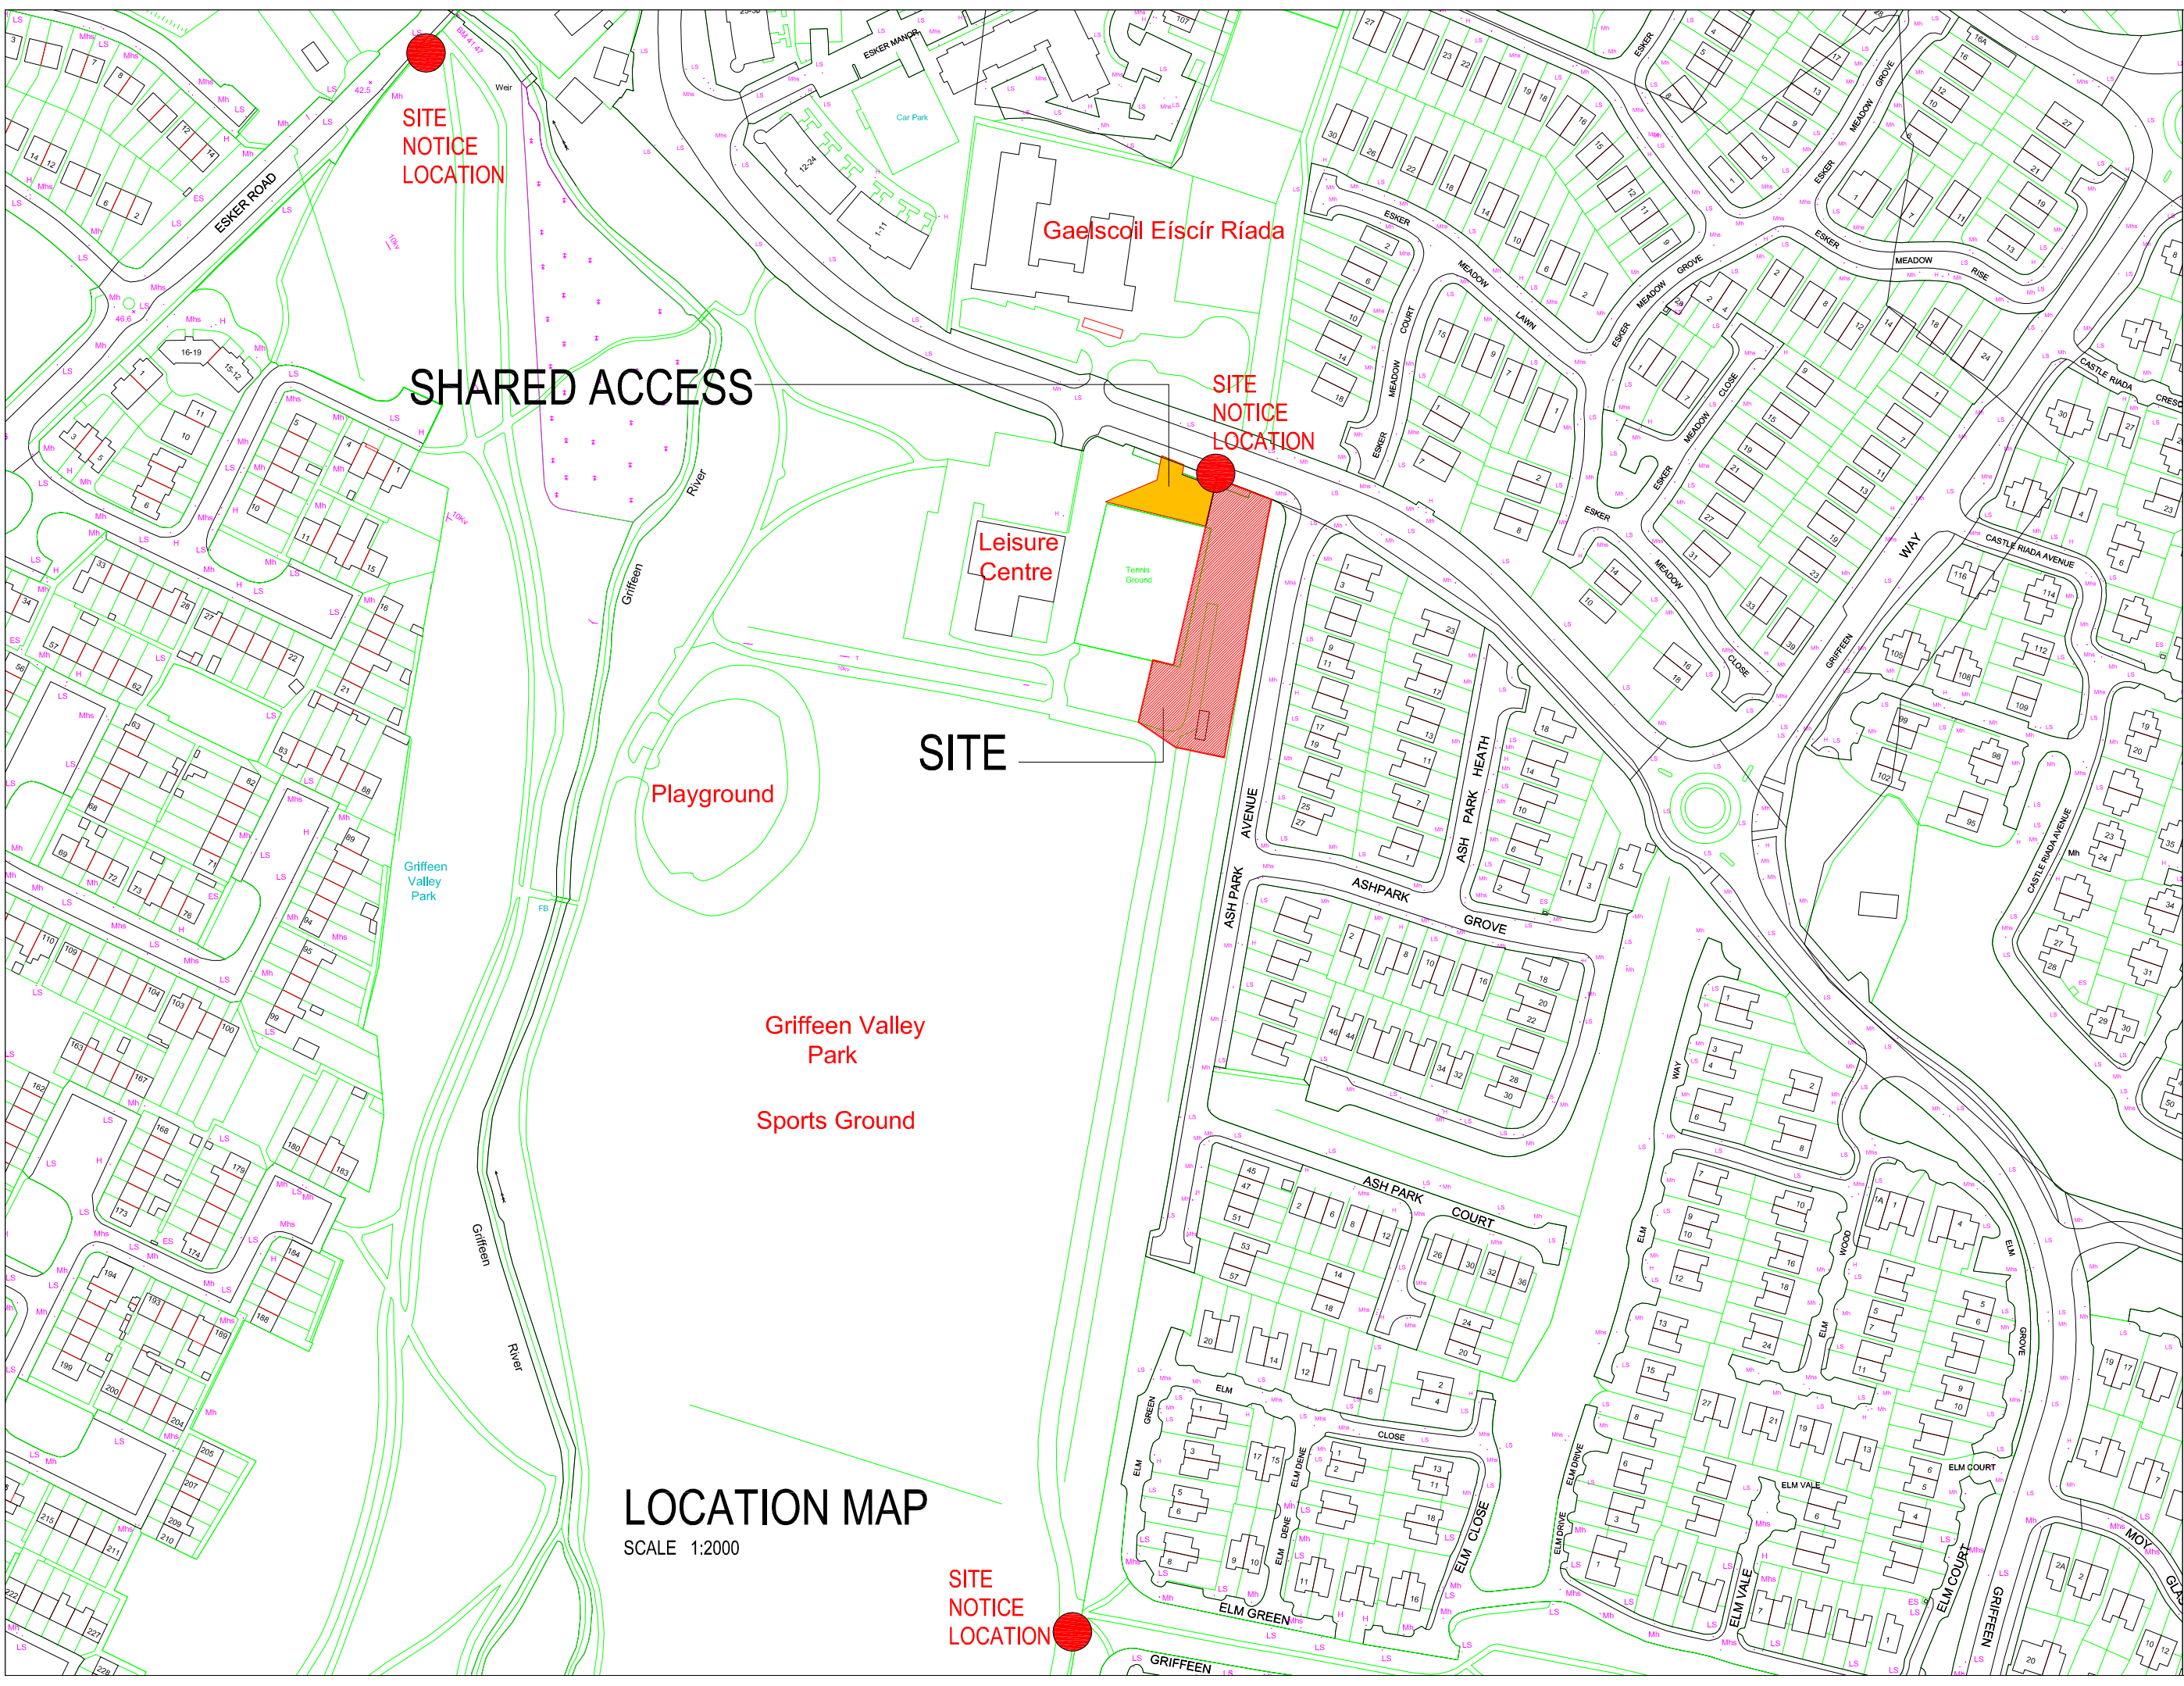

NORTH

GRIFFEEN VALLEY PARK PAVILION

2019

SHEET 02
PART 8

SITE NOTICE LOCATION

SHARED ACCESS

SITE NOTICE LOCATION

SITE

Leisure Centre

Playground

Griffen Valley Park

Sports Ground

LOCATION MAP

SCALE 1:2000

SITE NOTICE LOCATION