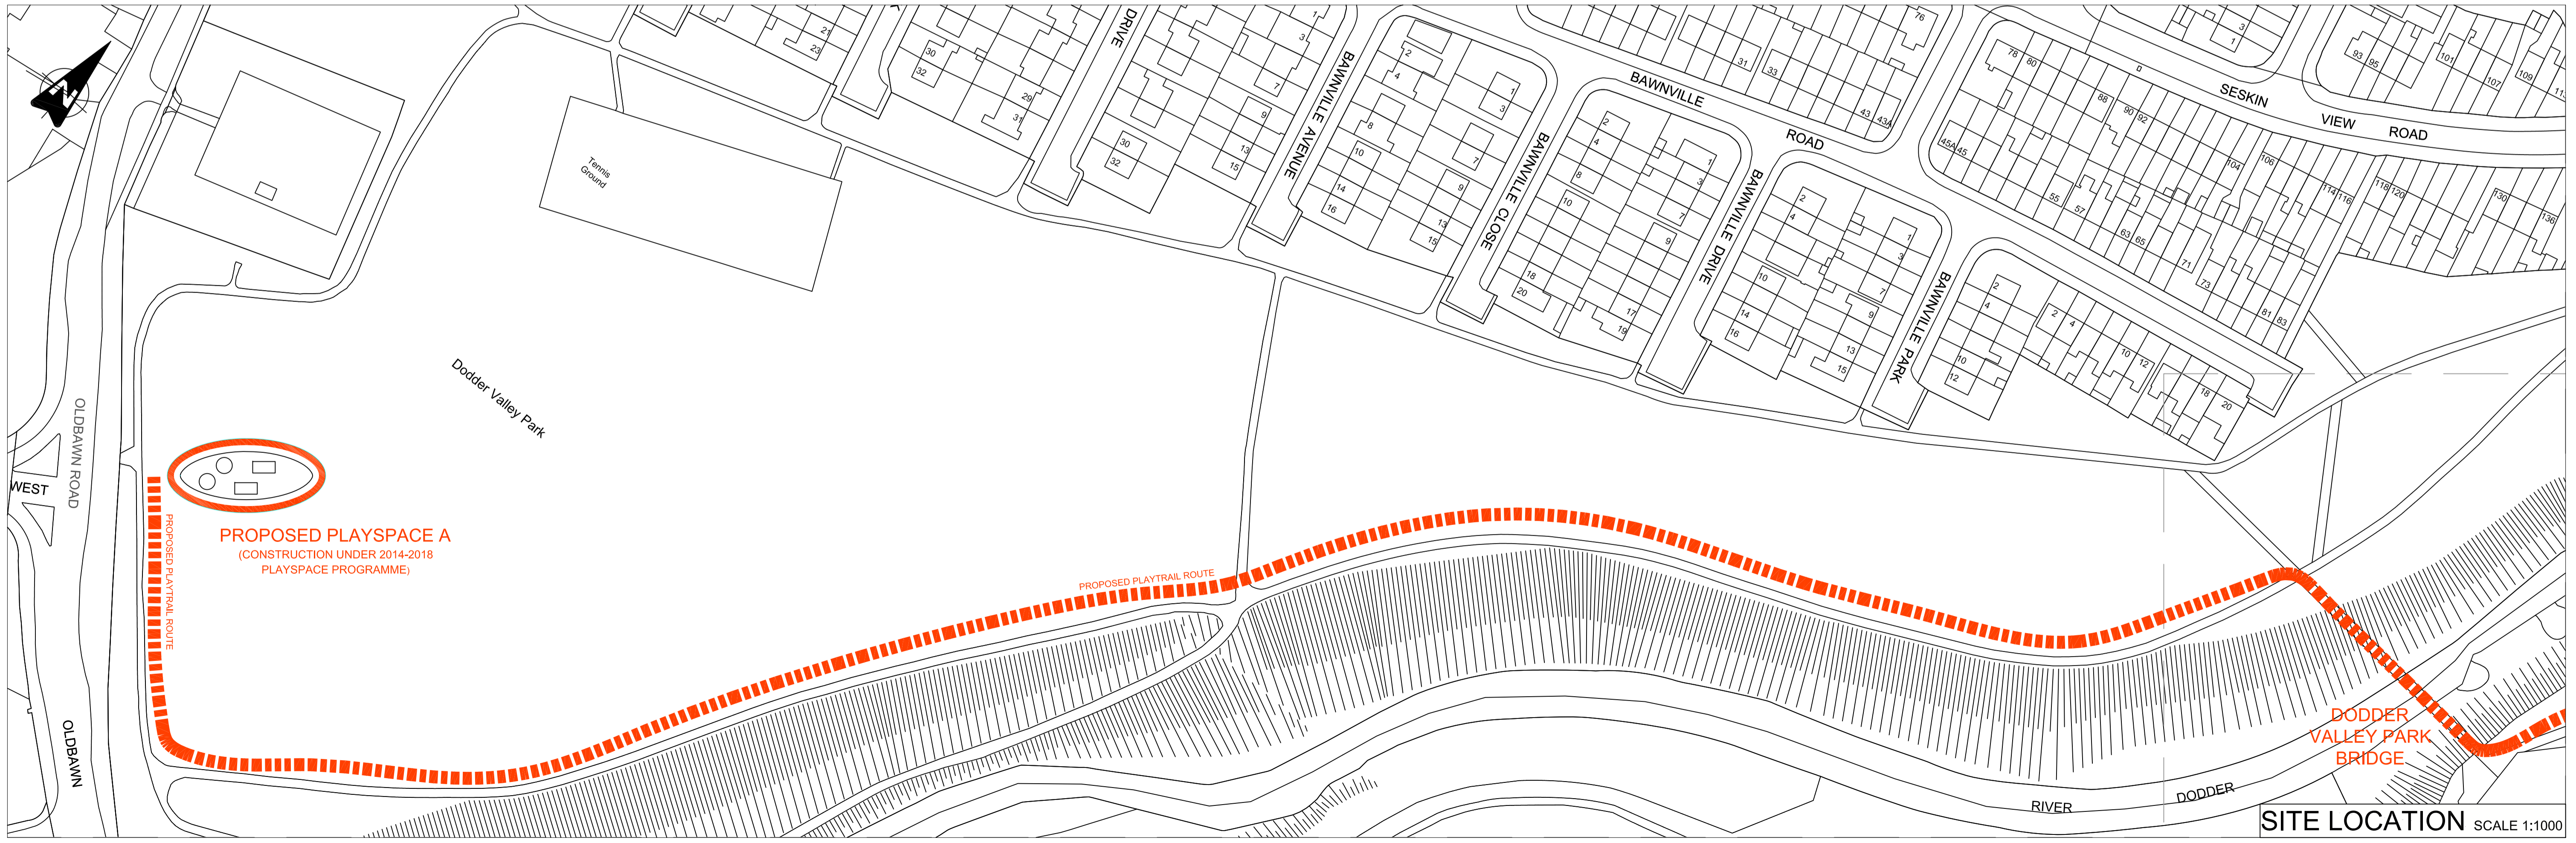

PLAYTRAIL CONCEPT IMAGES

OVERVIEW SCALE 1:4000

SITE LOCATION SCALE 1:1000