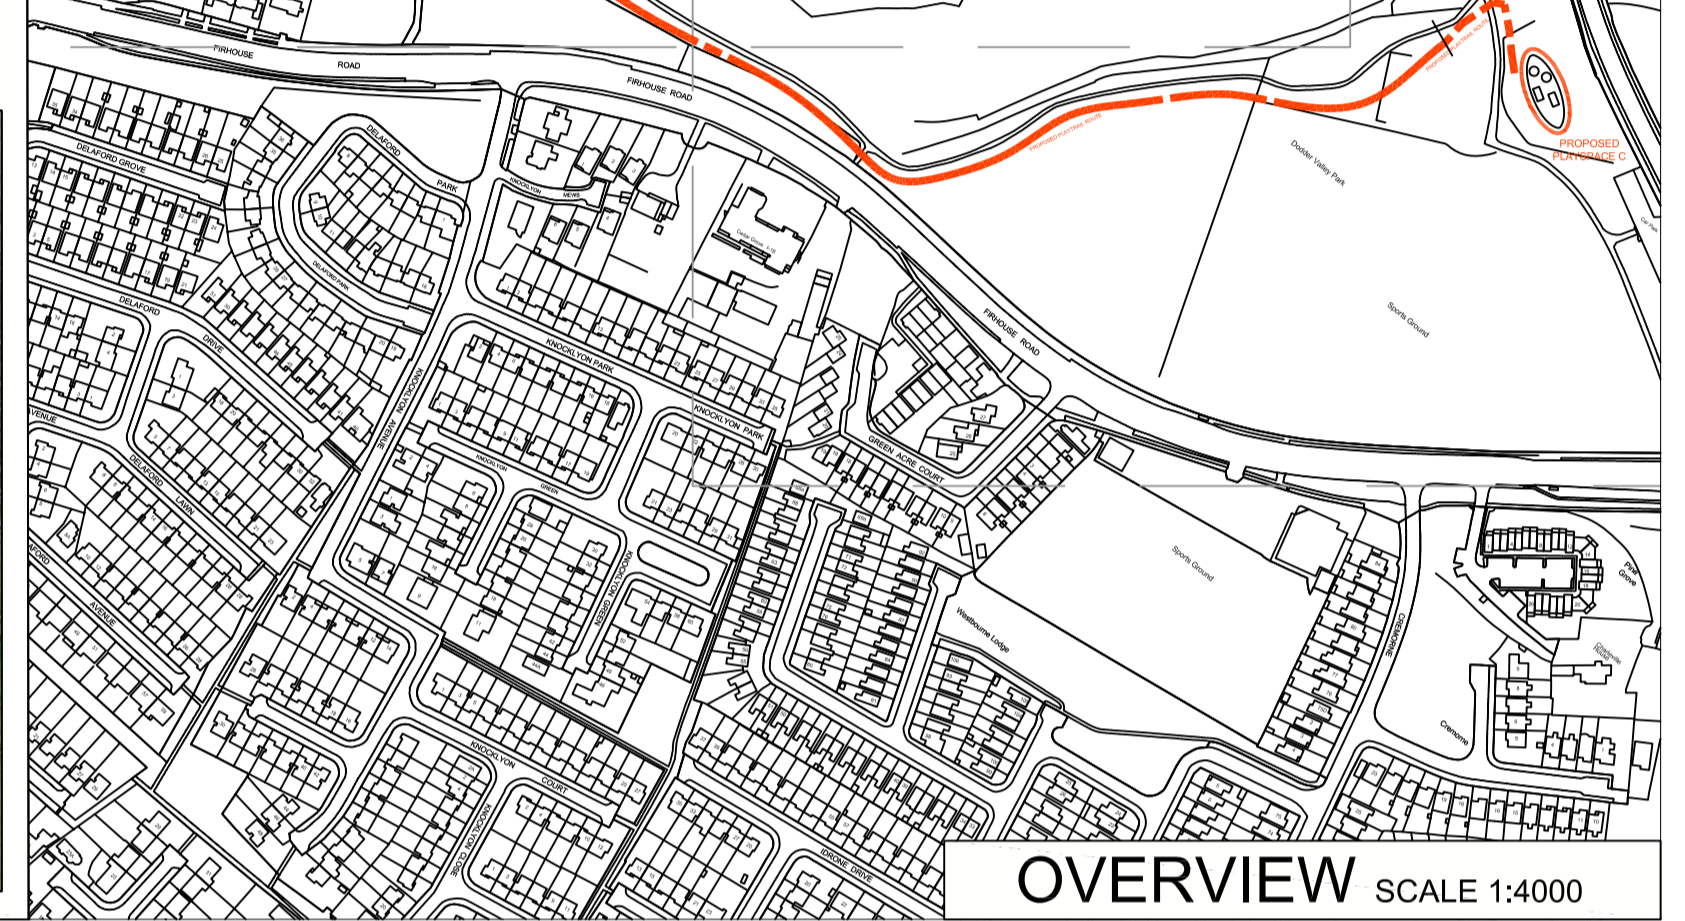

PLAYTRAIL CONCEPT IMAGES

OVERVIEW SCALE 1:4000

SITE LOCATION SCALE 1:1000