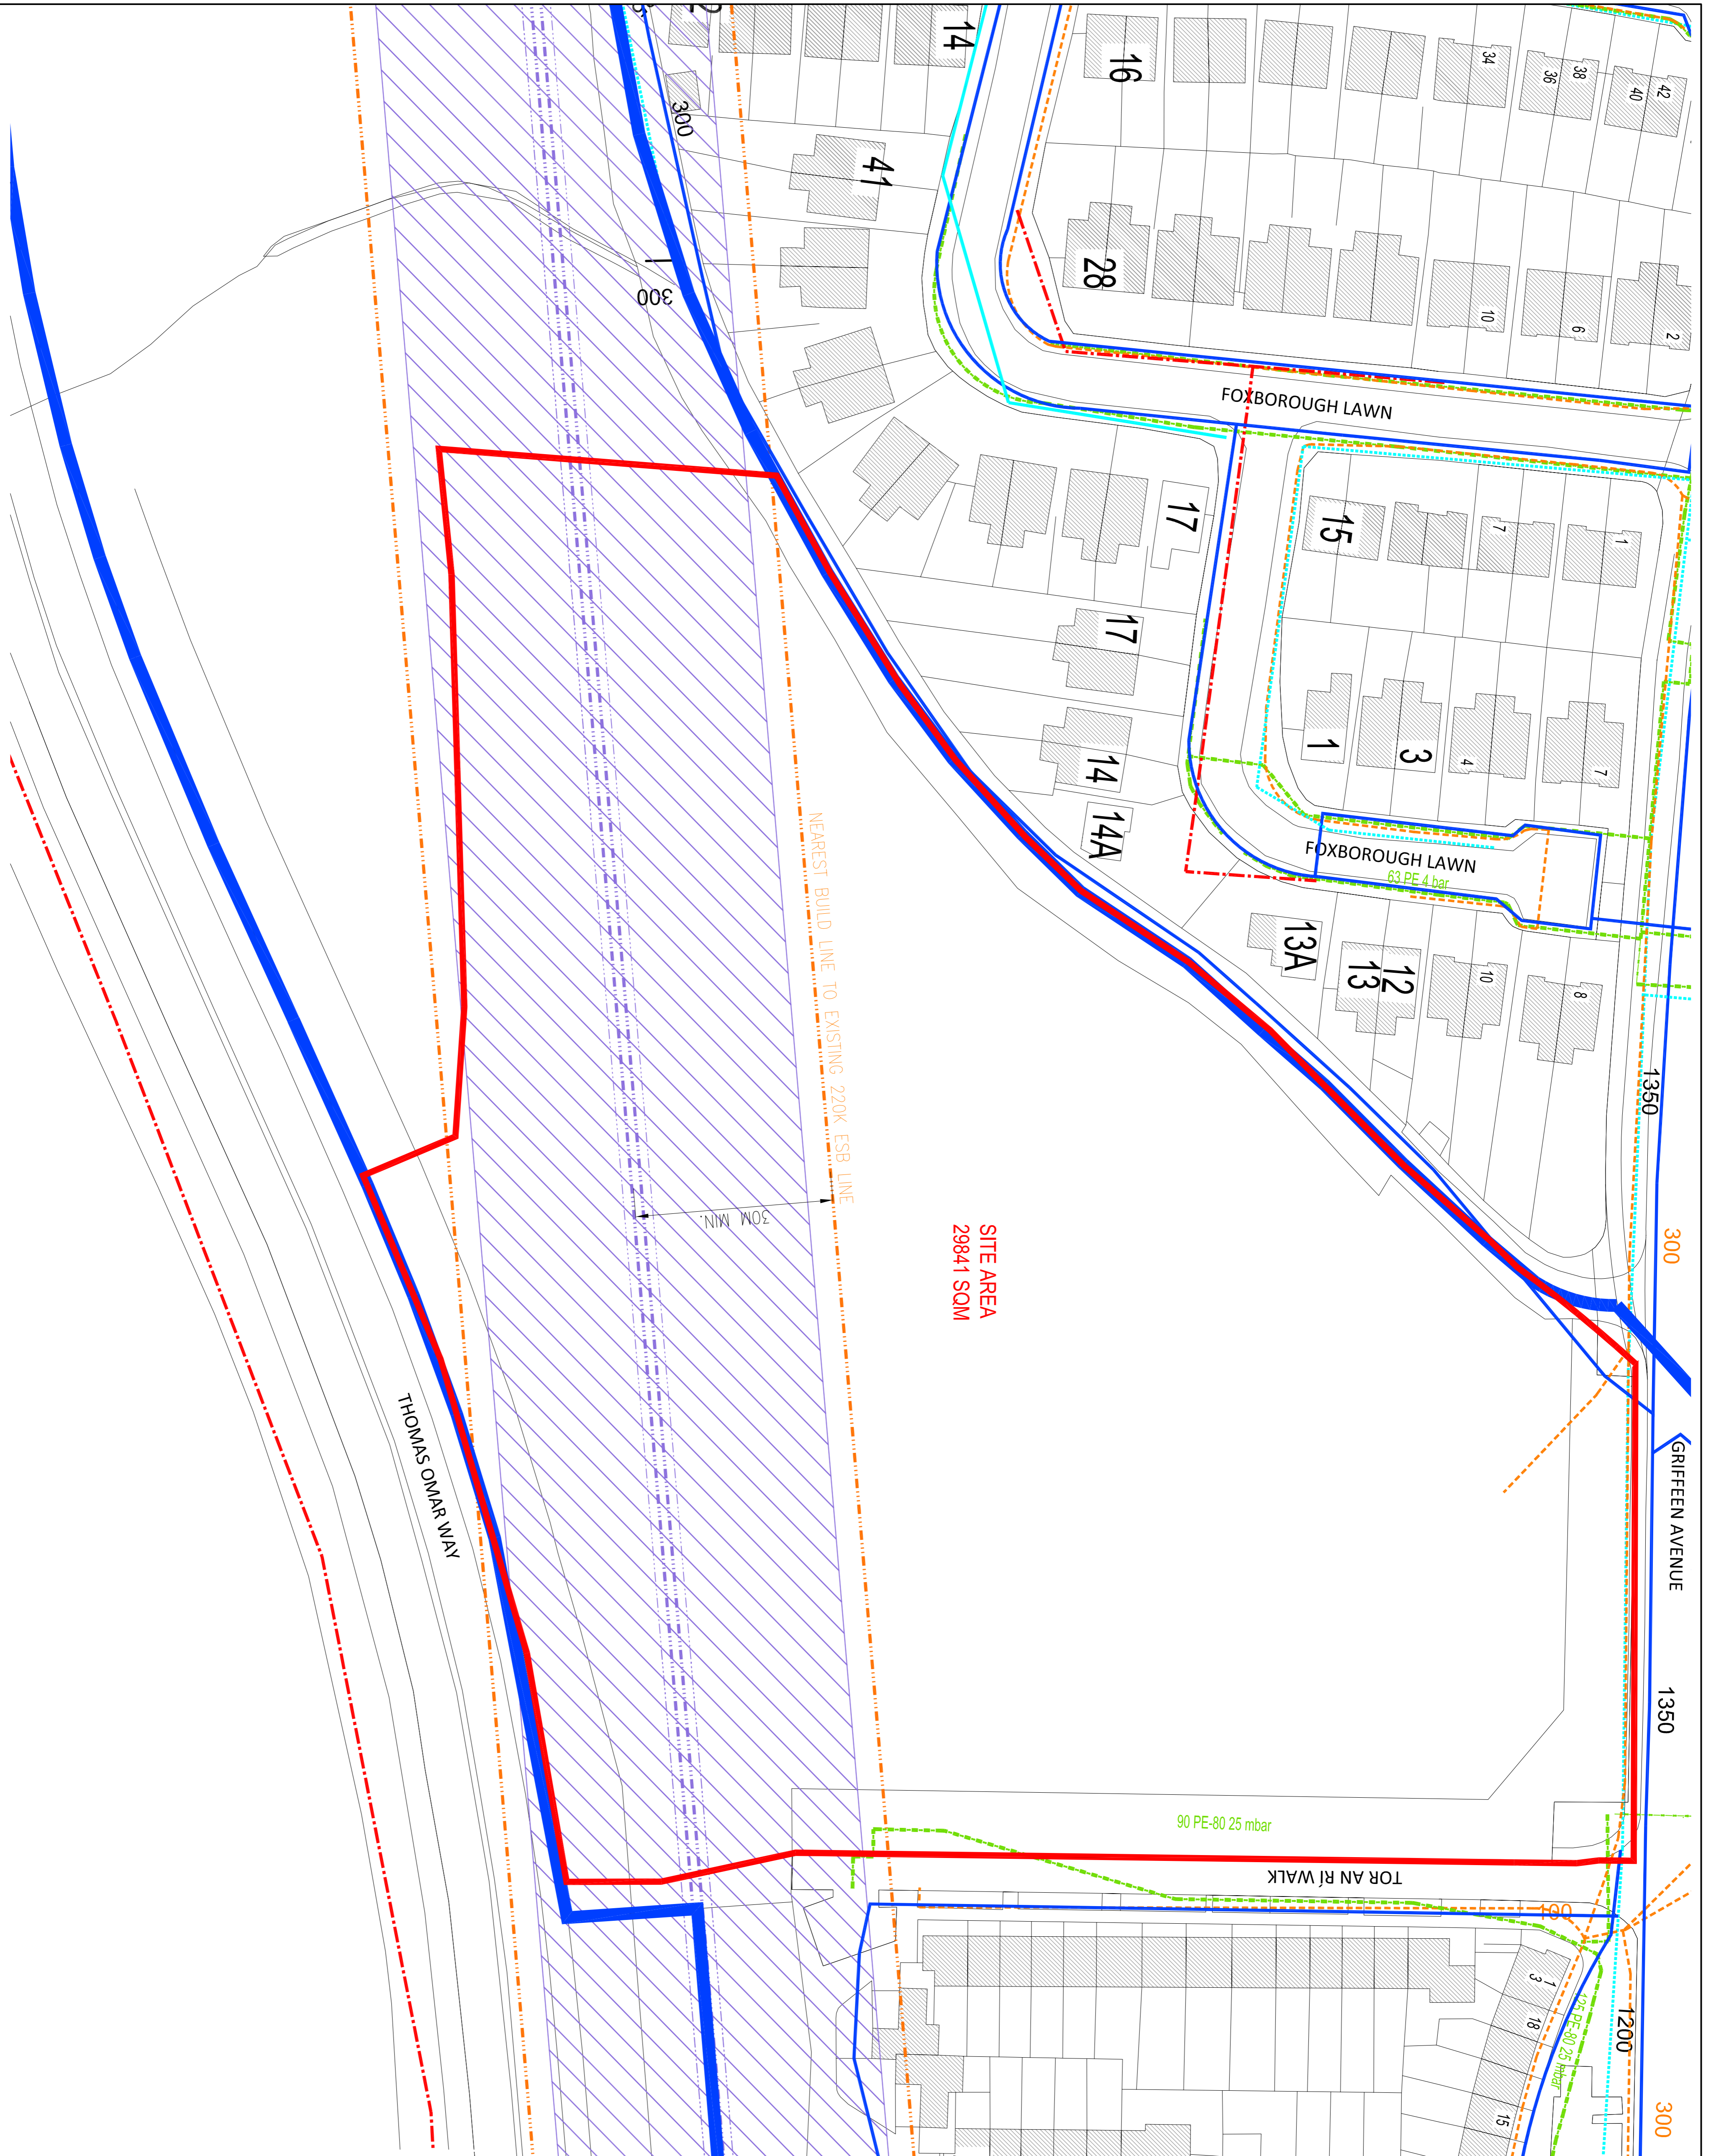

HOUSING DEVELOPMENT AT BALGADDY

SHEET 02

PART 8

JAN 2019

Corribhe Centre
Aina Claidh Treasa
Stuair Oidhre Coimhearsnach

Legend	
	Site Boundary
	Site under Ownership
	Site Utilities
	Foul Sewer
	Surface Water
	Water Main
	ET
	ESB Line & Restricted build zone
	GAS
	Vegn Midea
	BT Fibred (N/A in this location)
	BT Fibred

Note: All service locations indicated only. Service provider to be contacted prior to works commencing.

OS MAP No:
3281-12, 3281-14, 3281-13,
3281-18

ZONING:
O1/ RES* - To protect and/or
improve residential amenity.

0m
1:500 (A1)
EXISTING SITE CONSTRAINTS