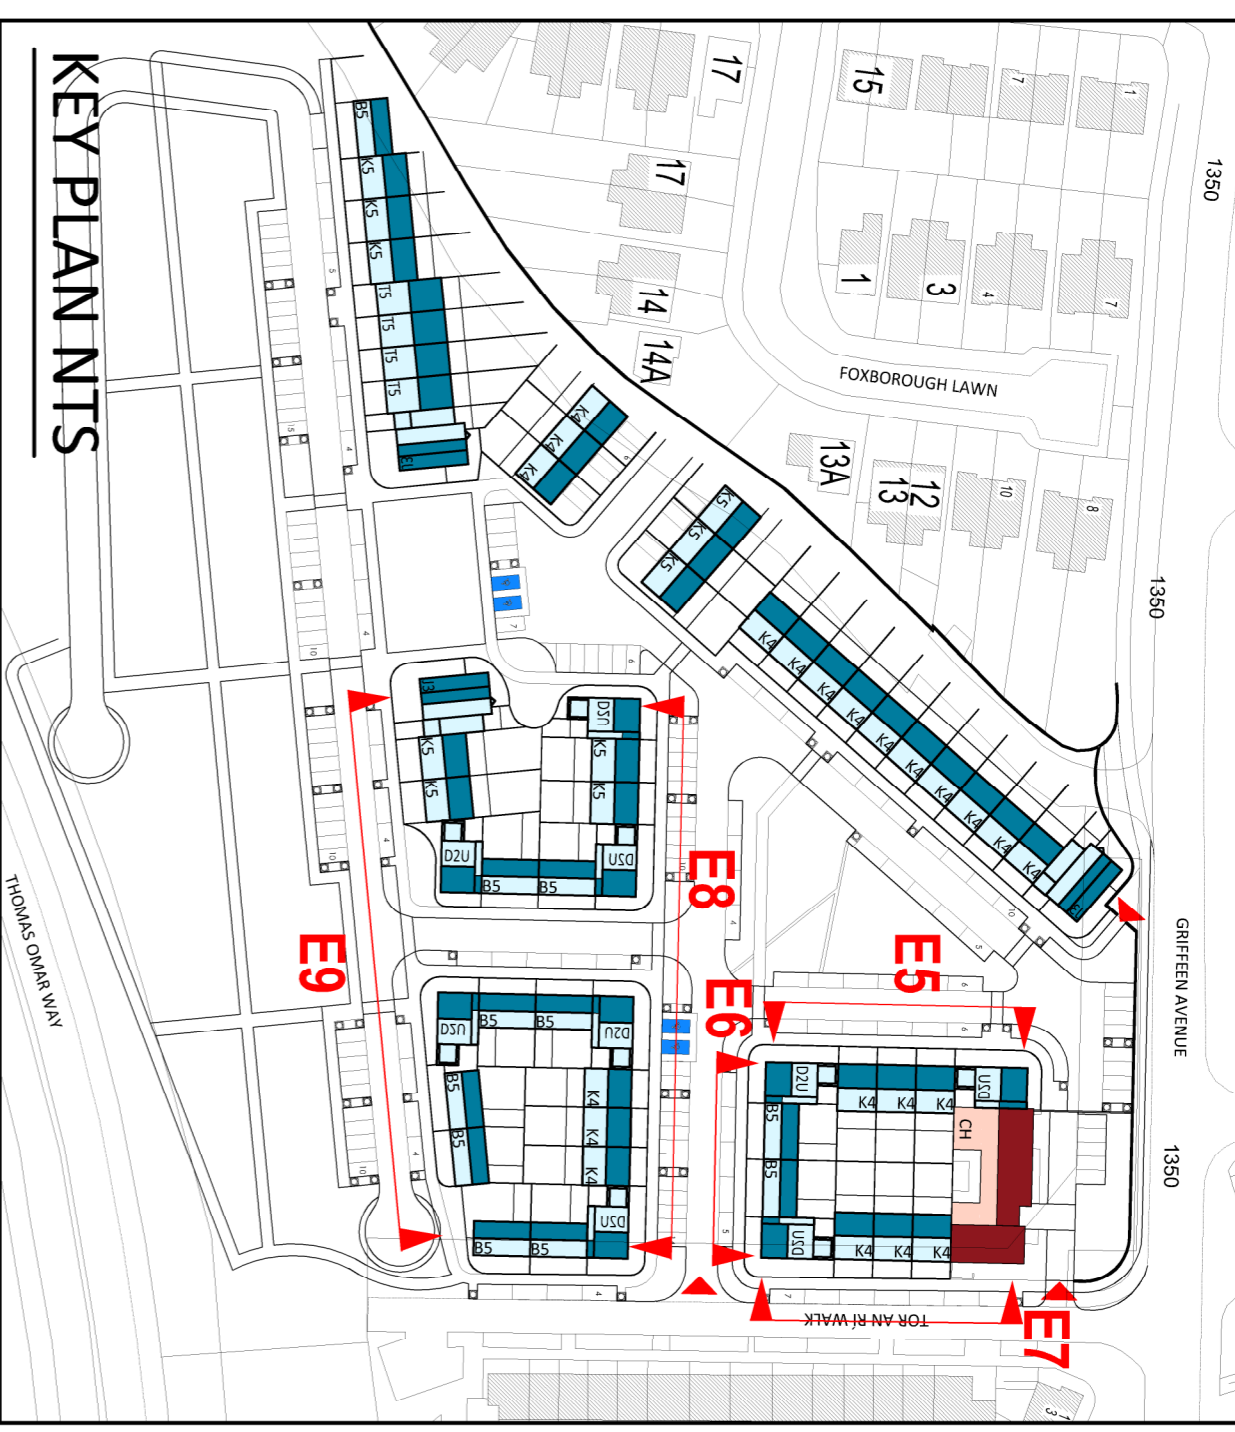

HOUSING DEVELOPMENT AT BALGADDY

SHEET 05

PART 8

JAN 2019

Corribairé Cártha
Aida Claitir Treasa
Staidéir Oidhre Coimre, Coimreall

01 SITE ELEVATION 5 (E5)
1:200 (A1)

02 SITE ELEVATION 6 (E6)
1:200 (A1)

03 SITE ELEVATION 7 (E7)
1:200 (A1)

04 SITE ELEVATION 8 (E8)
1:200 (A1)

05 SITE ELEVATION 9 (E9)
1:200 (A1)