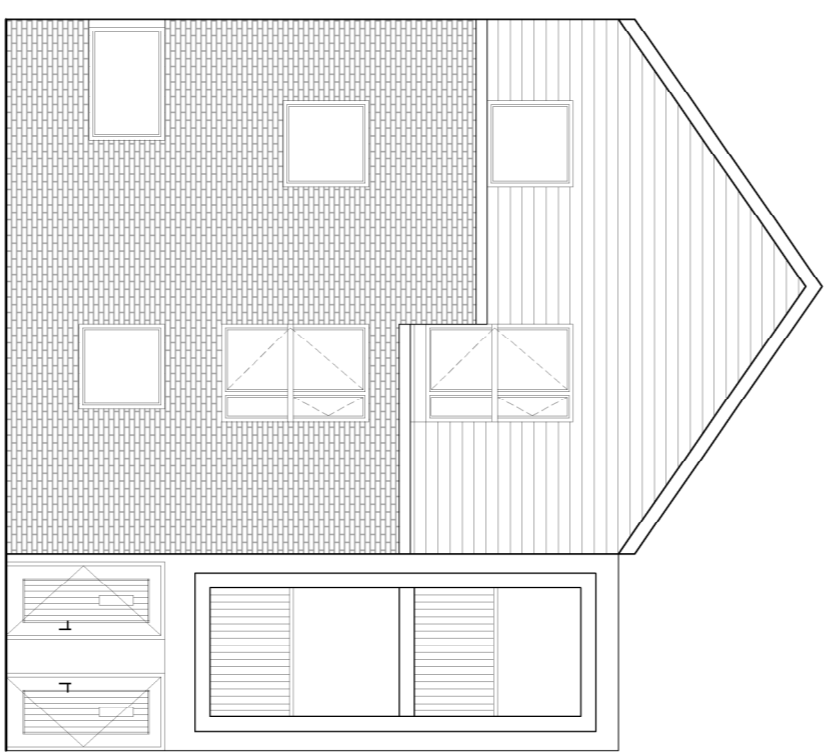

HOUSING DEVELOPMENT AT BALGADDY

SHEET 07

PART 8

JAN 2019

Corhamie Centre
Atha Cliath Treasa
Stuairt O'Suilleabhain Coimisiún

01 HOUSE TYPE B5
1:100 (A1)

02 HOUSE TYPE K3
1:100 (A1)

03 APARTMENTS (3NO. UNITS) J3
1:100 (A1)