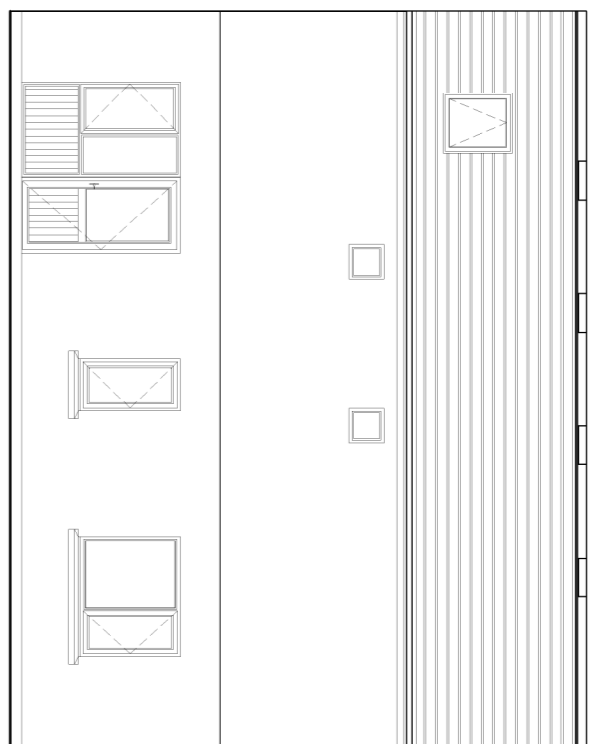

HOUSING DEVELOPMENT AT BALGADDY

SHEET 07

PART 8

JAN 2019

Corhamie Centre
Atha Cliath Treasa
Stuairt O'Suilleabhain Coimisiún

01 HOUSE TYPE B5
1:100 (A1)

02 HOUSE TYPE K3
1:100 (A1)

03 APARTMENTS (3NO. UNITS) J3
1:100 (A1)