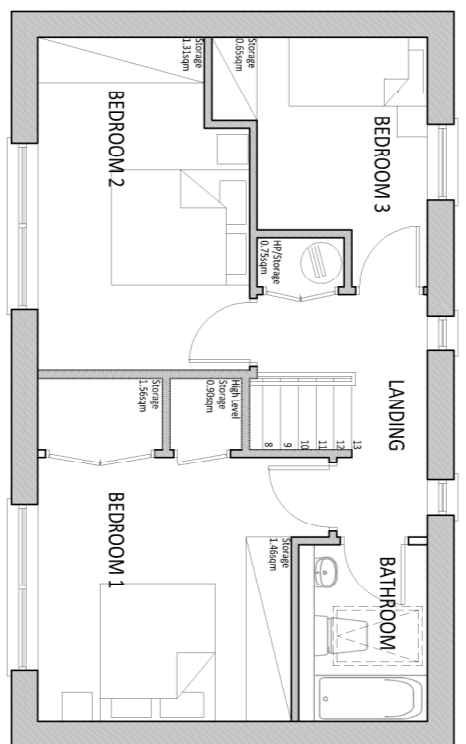

HOUSING DEVELOPMENT AT BALGADDY

SHEET 07

PART 8

JAN 2019

Corhamie Centre
Atha Cliath Treasa
Stuairt O'Suilleabhain Coimisiún

01 HOUSE TYPE B5
1:100 (A1)

02 HOUSE TYPE K3
1:100 (A1)

03 APARTMENTS (3NO. UNITS) J3
1:100 (A1)