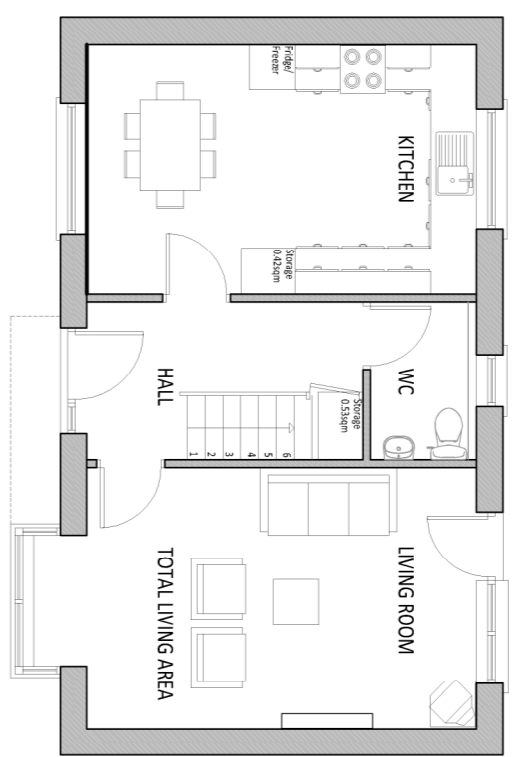

HOUSING DEVELOPMENT AT BALGADDY

SHEET 07

PART 8

JAN 2019

Corhamie Centre
Atha Cliath Treasa
Stuairt O'Suilleabhain Coimisiún

01 HOUSE TYPE B5
1:100 (A1)

02 HOUSE TYPE K3
1:100 (A1)

03 APARTMENTS (3NO. UNITS) J3
1:100 (A1)