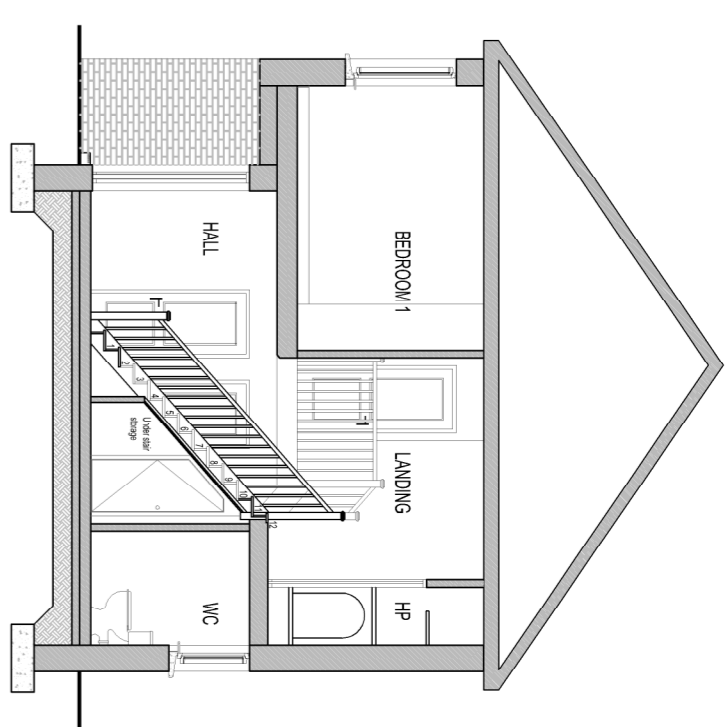

HOUSING DEVELOPMENT AT BALGADDY

SHEET 07

PART 8

JAN 2019

Corhamie Centre
Atha Cliath Treasa
Stuairt O'Suilleabhain Coimisiún

01 HOUSE TYPE B5
1:100 (A1)

02 HOUSE TYPE K3
1:100 (A1)

03 APARTMENTS (3NO. UNITS) J3
1:100 (A1)