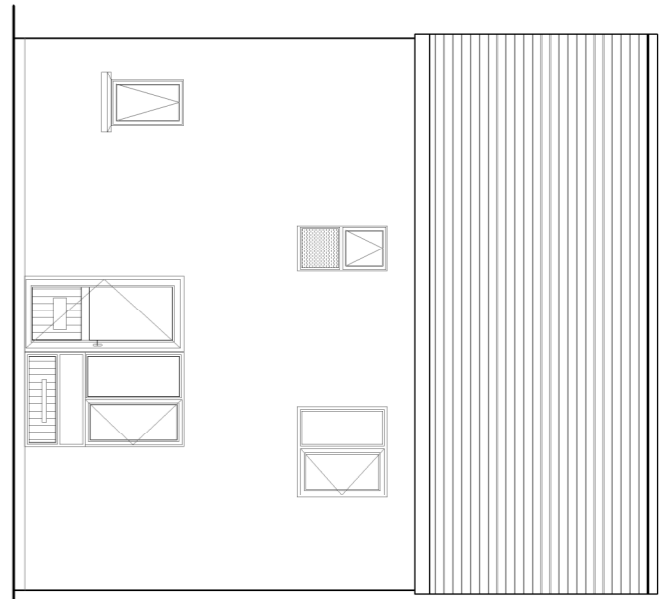

HOUSING DEVELOPMENT AT BALGADDY

SHEET 07

PART 8

JAN 2019

Corhamie Centre
Atha Cliath Treasa
Stuairt O'Suilleabhain Coimisiún

01 HOUSE TYPE B5
1:100 (A1)

02 HOUSE TYPE K3
1:100 (A1)

03 APARTMENTS (3NO. UNITS) J3
1:100 (A1)