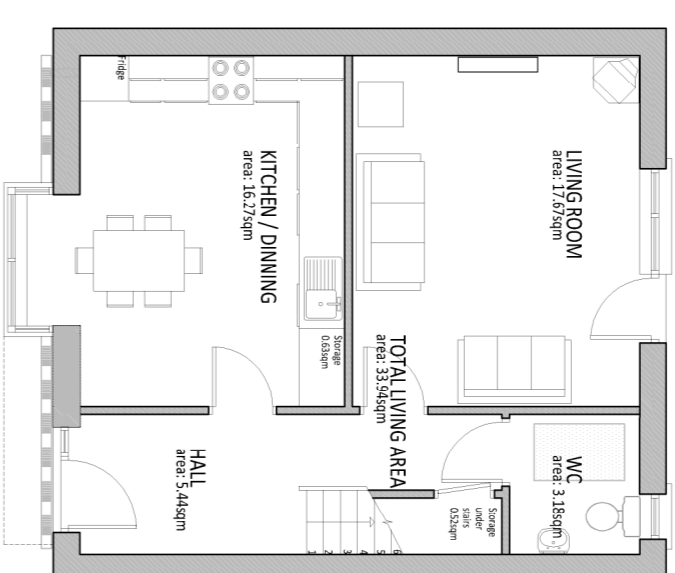

HOUSING DEVELOPMENT AT BALGADDY

SHEET 07

PART 8

JAN 2019

Corhamie Centre
Atha Cliath Treasa
Stuairt O'Suilleabhain Coimisiún

01 HOUSE TYPE B5
1:100 (A1)

02 HOUSE TYPE K3
1:100 (A1)

03 APARTMENTS (3NO. UNITS) J3
1:100 (A1)