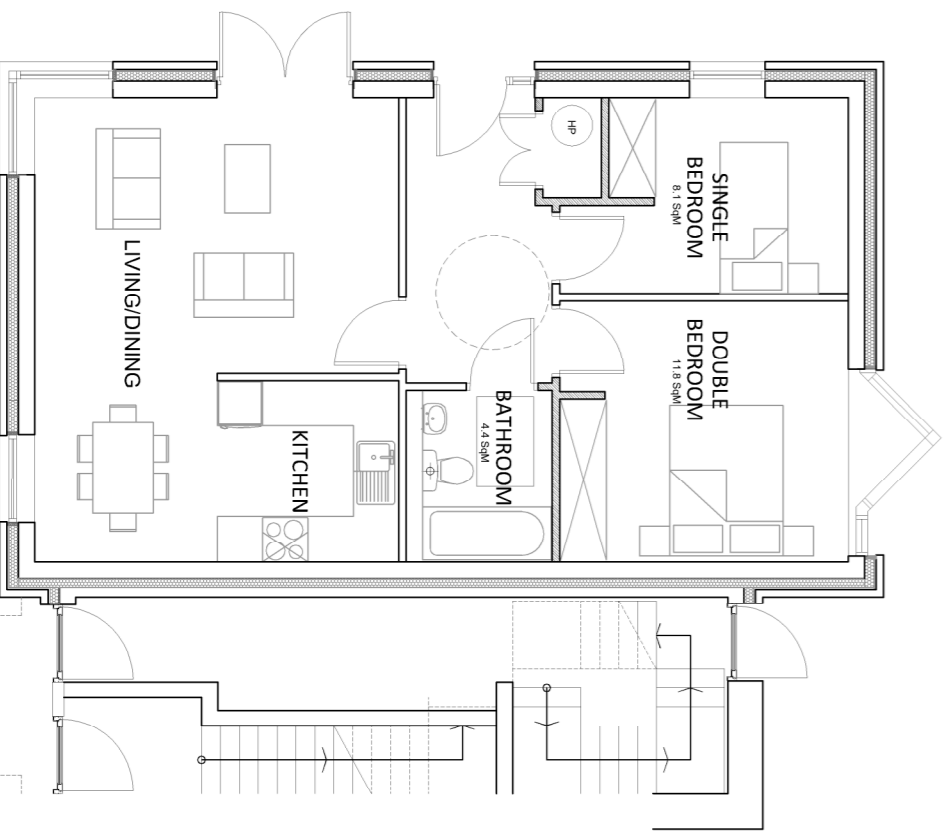

HOUSING DEVELOPMENT AT BALGADDY

SHEET 07

PART 8

JAN 2019

Corhamie Centre
Atha Cliath Treasa
Stuairt O'Suilleabhain Coimisiún

01 HOUSE TYPE B5
1:100 (A1)

02 HOUSE TYPE K3
1:100 (A1)

03 APARTMENTS (3NO. UNITS) J3
1:100 (A1)