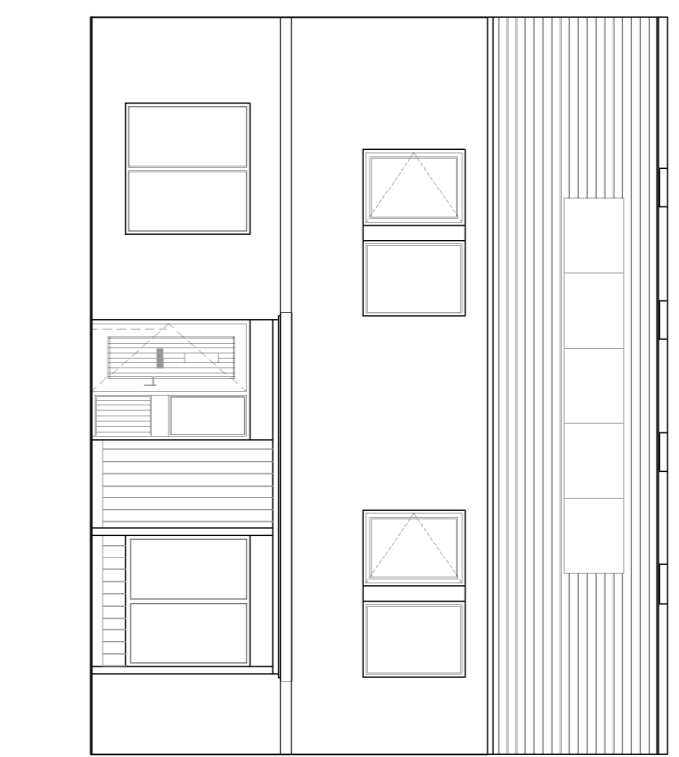

HOUSING DEVELOPMENT AT BALGADDY

SHEET 07

PART 8

JAN 2019

Corhamie Centre
Atha Cliath Treasa
Stuairt O'Suilleabhain Coimisiún

01 HOUSE TYPE B5
1:100 (A1)

02 HOUSE TYPE K3
1:100 (A1)

03 APARTMENTS (3NO. UNITS) J3
1:100 (A1)