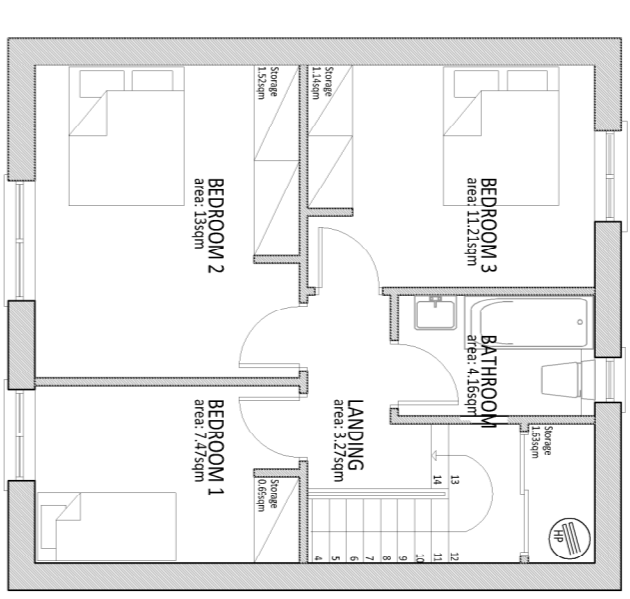

HOUSING DEVELOPMENT AT BALGADDY

SHEET 07

PART 8

JAN 2019

Corhamie Centre
Atha Cliath Treasa
Stuairt O'Suilleabhain Coimisiún

01 HOUSE TYPE B5
1:100 (A1)

02 HOUSE TYPE K3
1:100 (A1)

03 APARTMENTS (3NO. UNITS) J3
1:100 (A1)