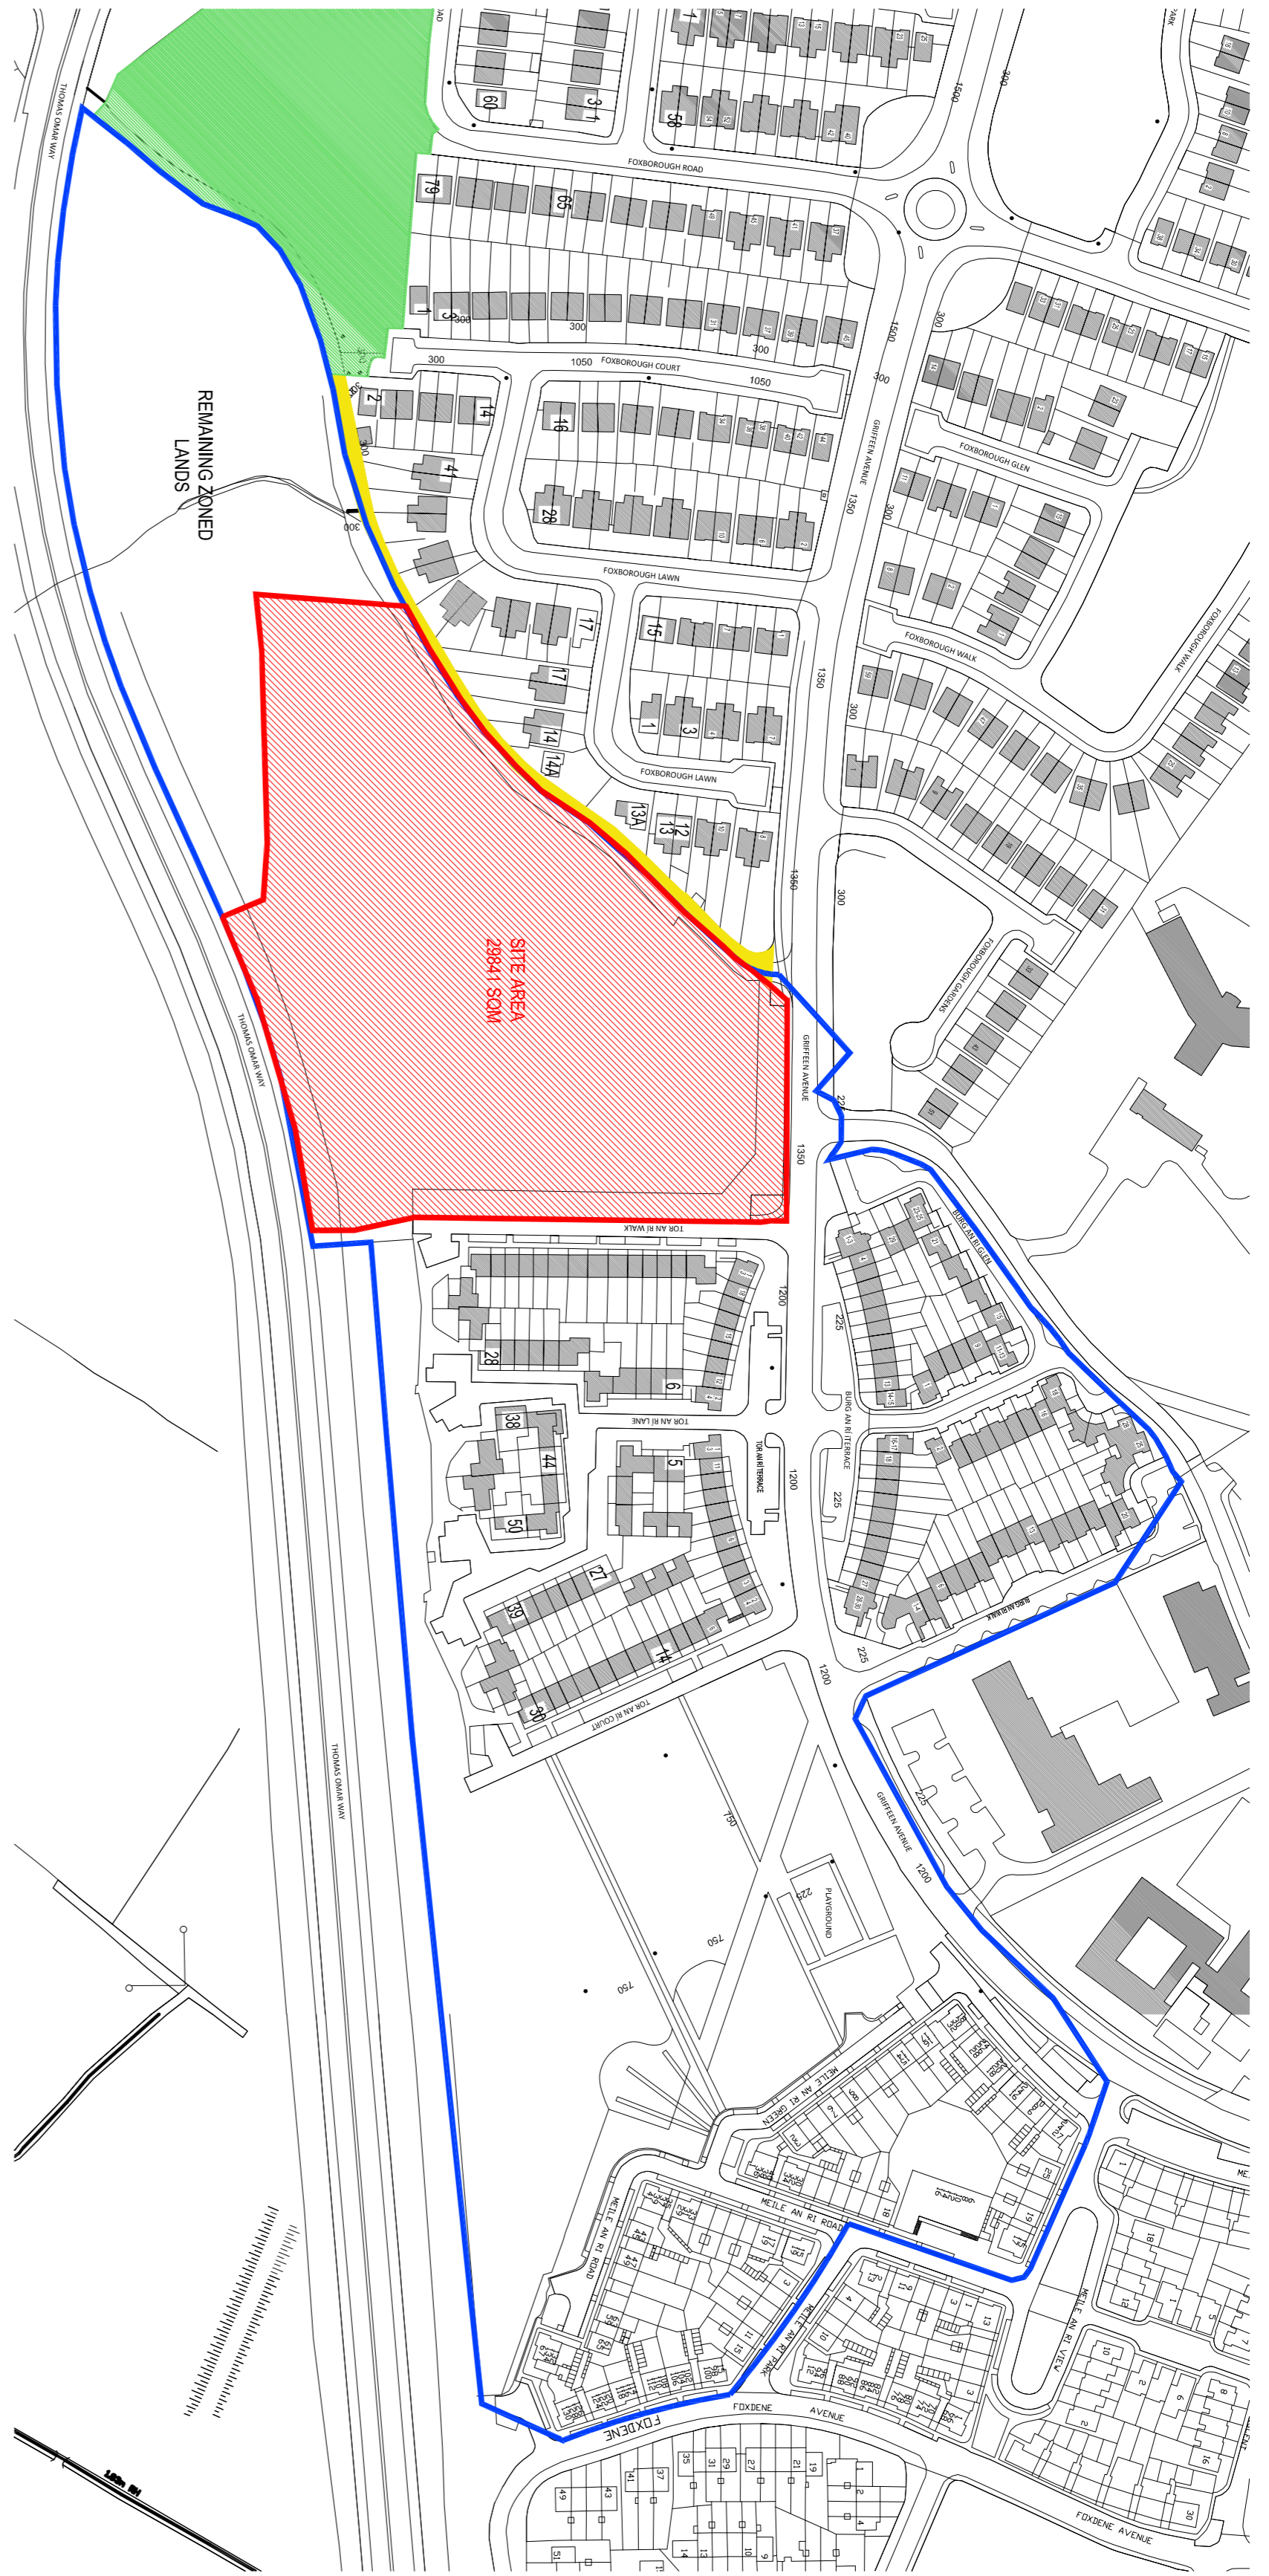

HOUSING DEVELOPMENT AT BALGADDY

SHEET 01

PART 8

JAN 2019

Corribhe Centre
Aina Claidh Treasa
Stuair Oidhre Coimhearsnachta

- LEGEND**
-  SITE UNDER OWNERSHIP
 -  SITE RELEVANT TO PART 8
 -  SITE RELEVANT TO HOUSING APPLICATION
 -  EXISTING ROAD TO BE INCORPORATED INTO PROJECT
 -  REGISTERED OPEN SPACE
 -  PROPOSED PRIMARY SITE NOTICE LOCATIONS
 -  PROPOSED ADVISORY SITE NOTICE LOCATIONS

01 AREA SITE LOCATION MAP
1:2000 (A1)

01 SITE LOCATION MAP RELEVANT TO HOUSING APPLICATION
1:1000 (A1)