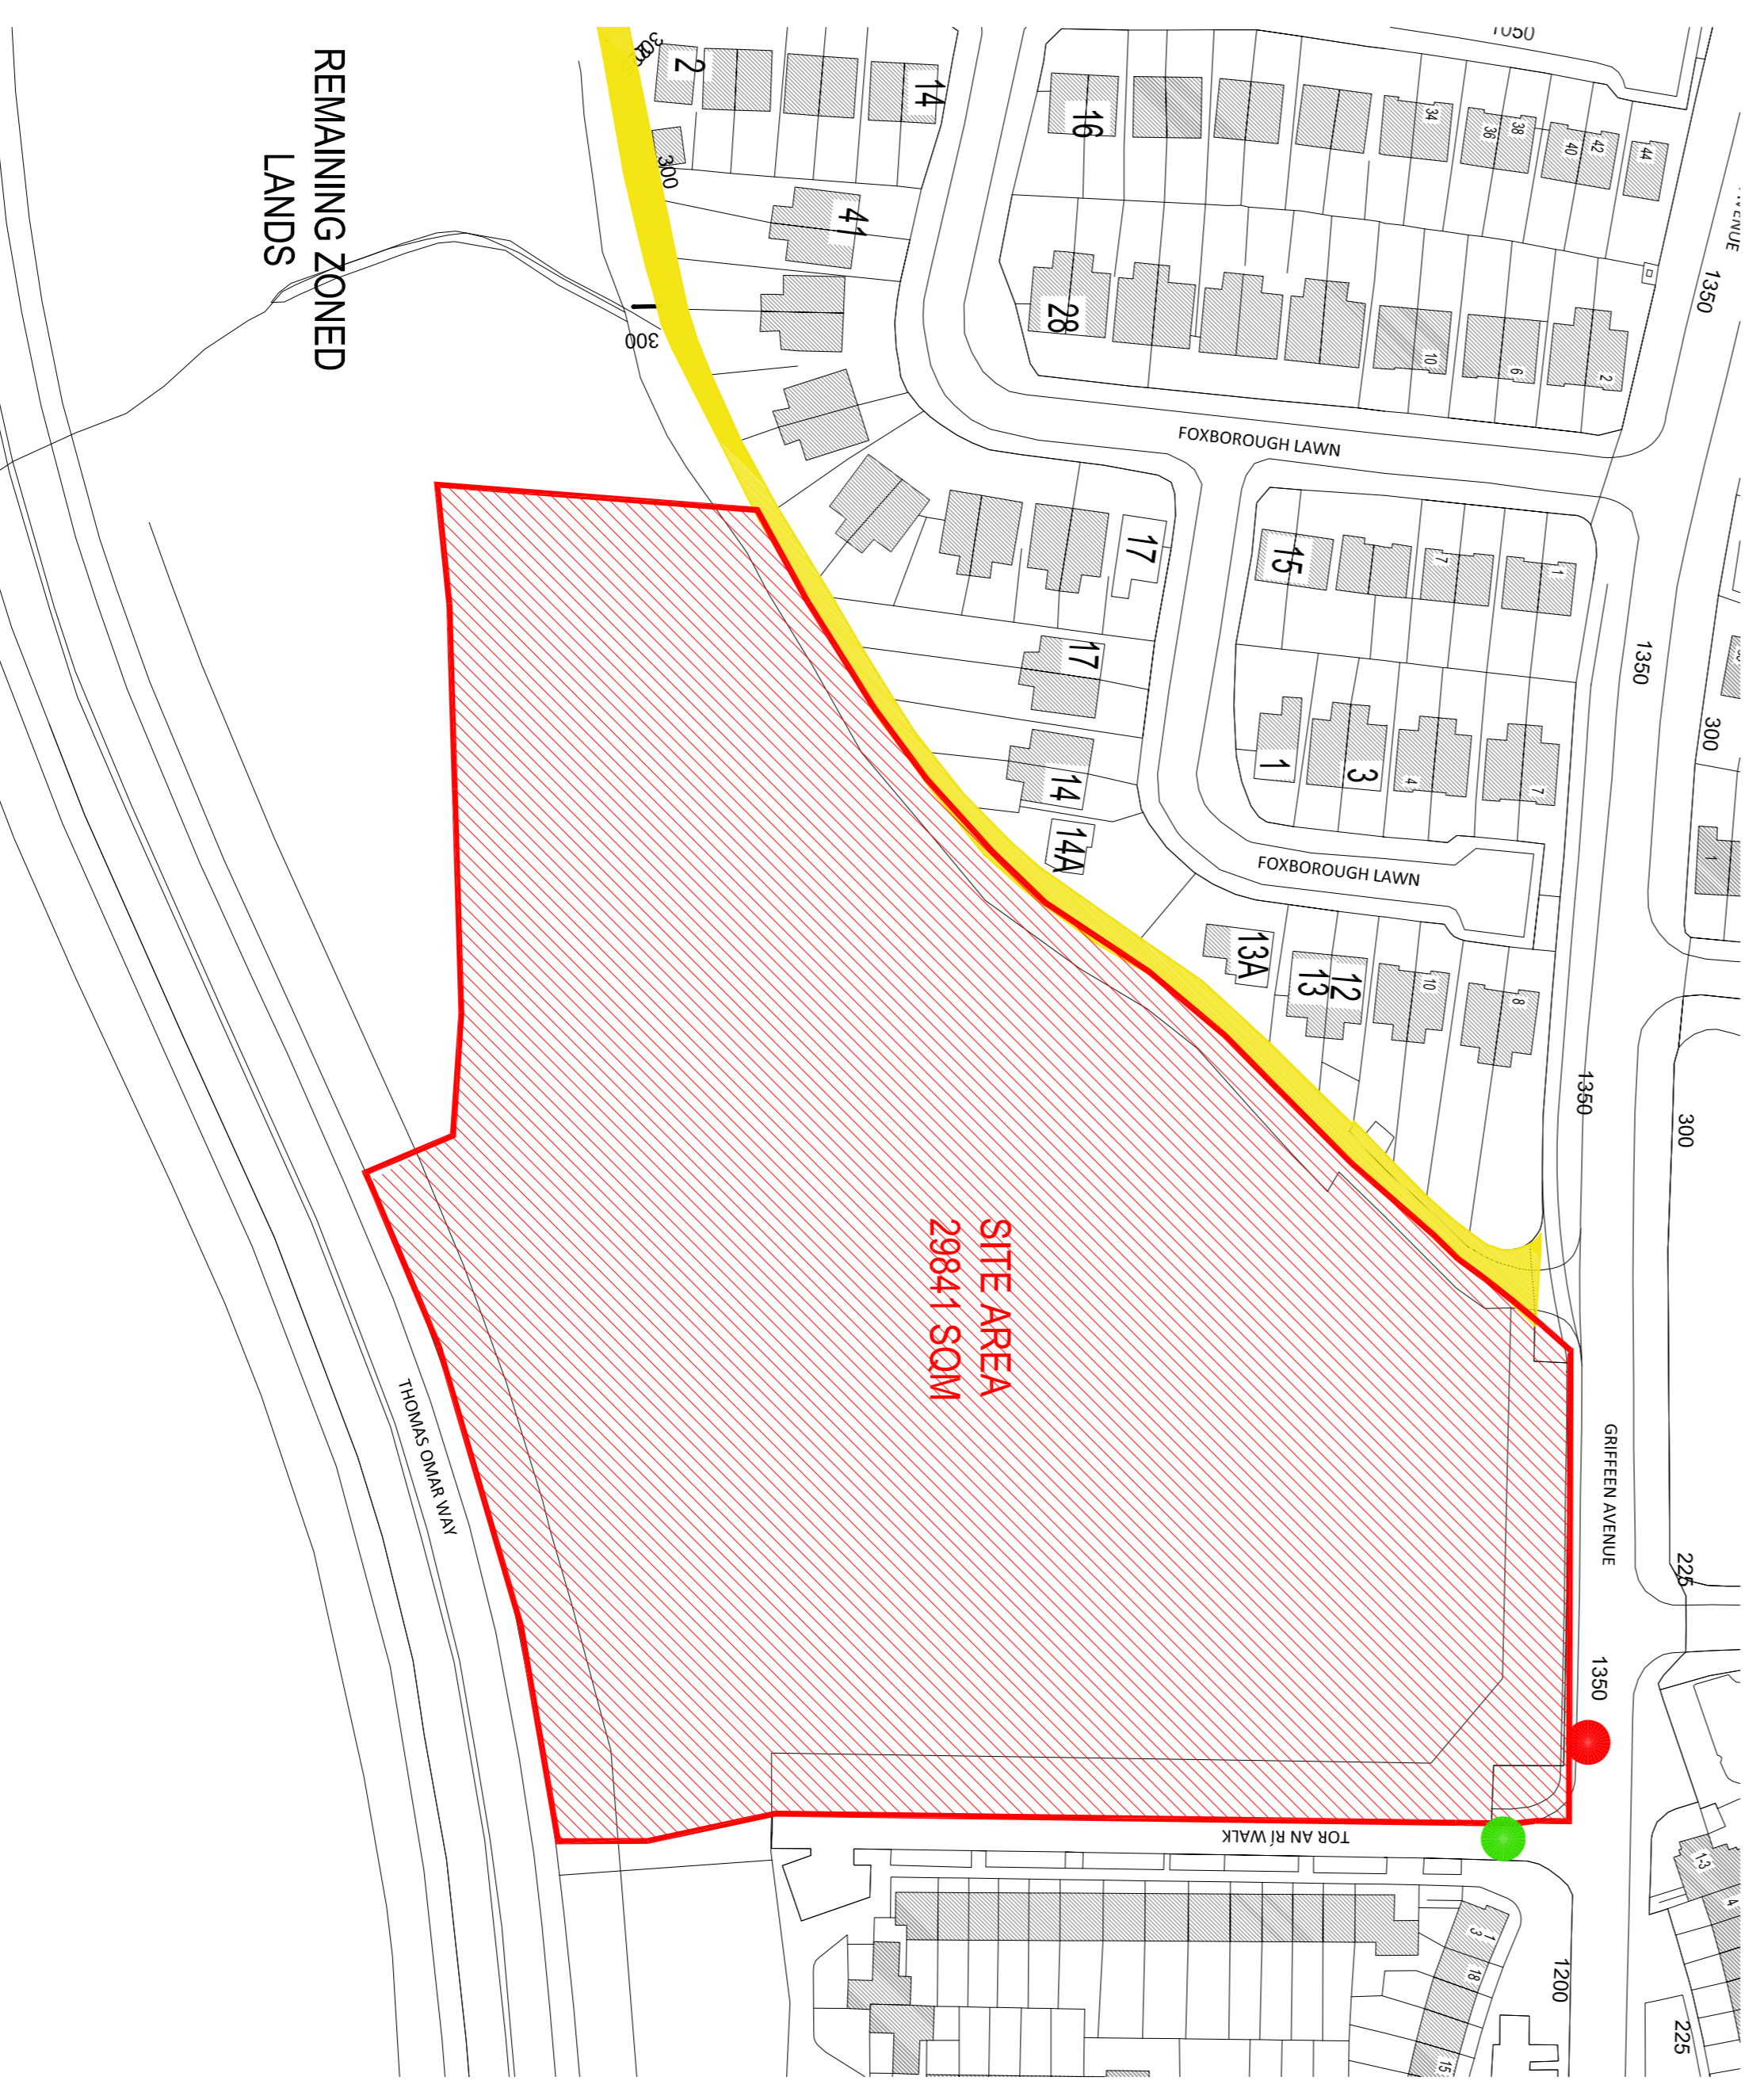

HOUSING DEVELOPMENT AT BALGADDY

SHEET 01

PART 8

JAN 2019

Corribhe Centre
Aina Claidh Treasa
Stuair Oidhre Coimhearsnachta

- LEGEND**
-  SITE UNDER OWNERSHIP
 -  SITE RELEVANT TO PART 8
 -  SITE RELEVANT TO HOUSING APPLICATION
 -  EXISTING ROAD TO BE INCORPORATED INTO PROJECT
 -  REGISTERED OPEN SPACE
 -  PROPOSED PRIMARY SITE NOTICE LOCATIONS
 -  PROPOSED ADVISORY SITE NOTICE LOCATIONS

01 AREA SITE LOCATION MAP
1:2000 (A1)

01 SITE LOCATION MAP RELEVANT TO HOUSING APPLICATION
1:1000 (A1)