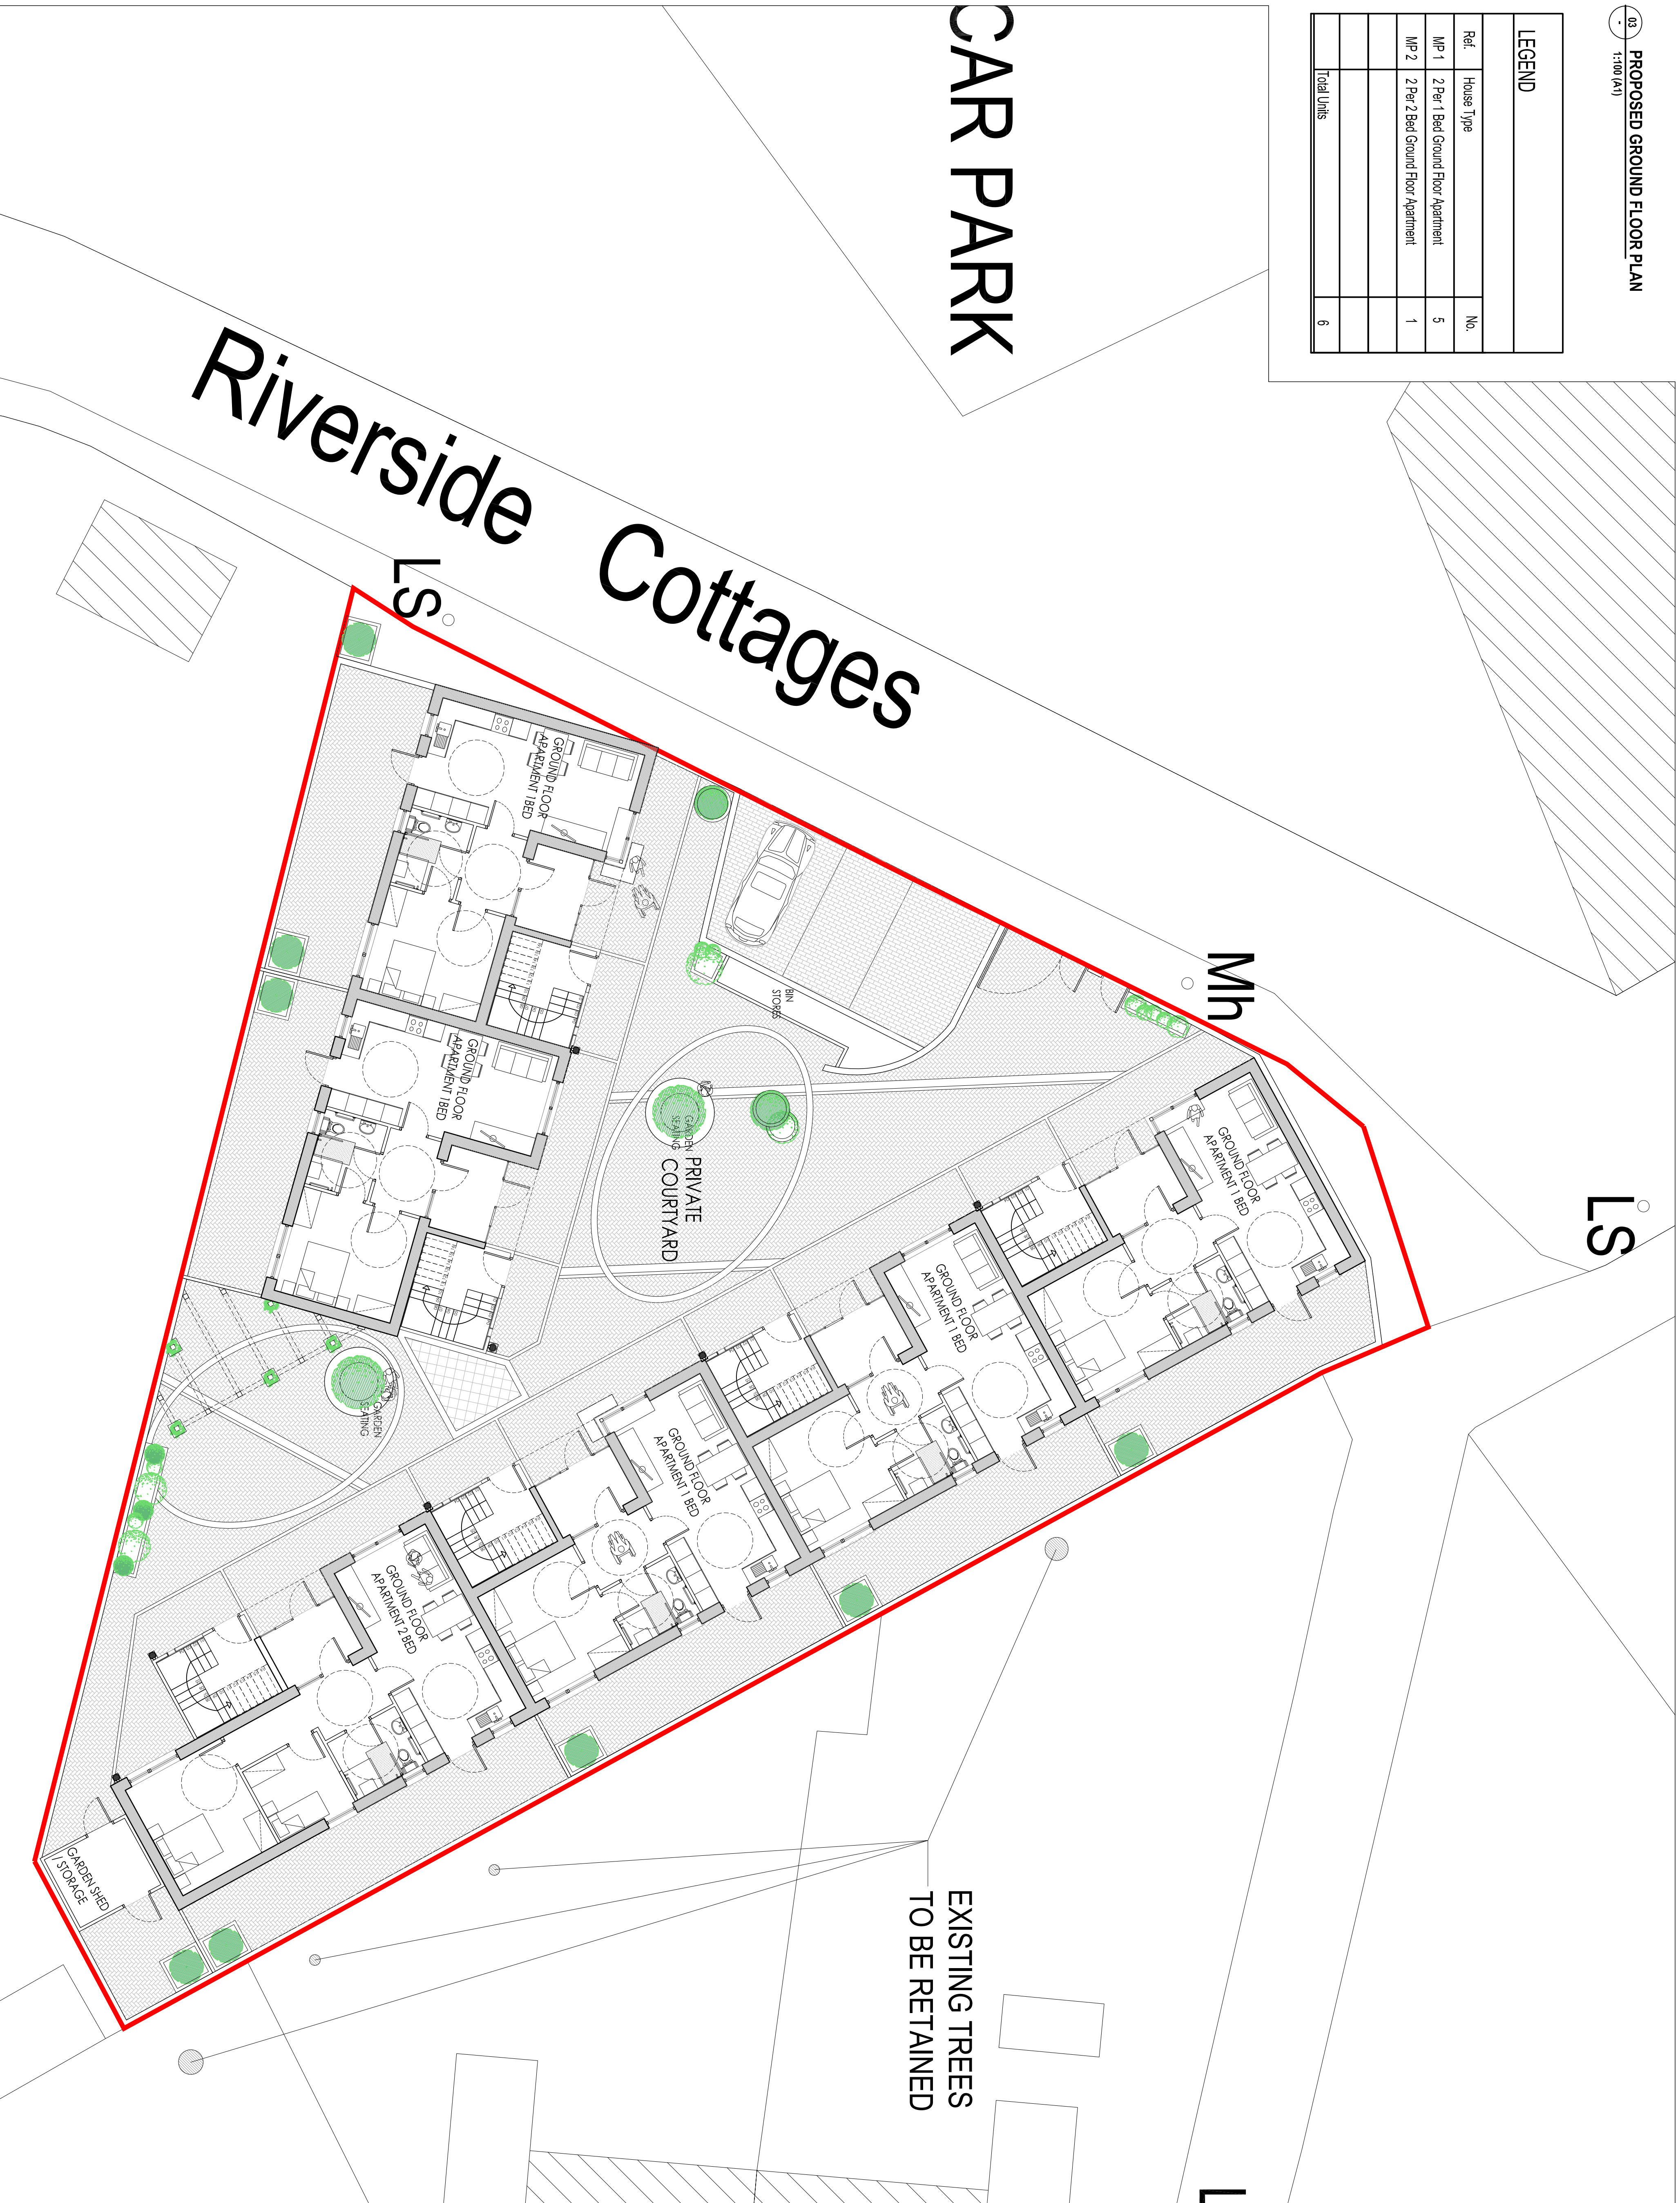

LEGEND		
Ref.	House Type	No.
MP 1	2 Per 1 Bed Ground Floor Apartment	5
MP 2	2 Per 2 Bed Ground Floor Apartment	1
Total Units		6

CAR PARK

Riverside Cottages

LS

Mh

LS

EXISTING TREES
TO BE RETAINED