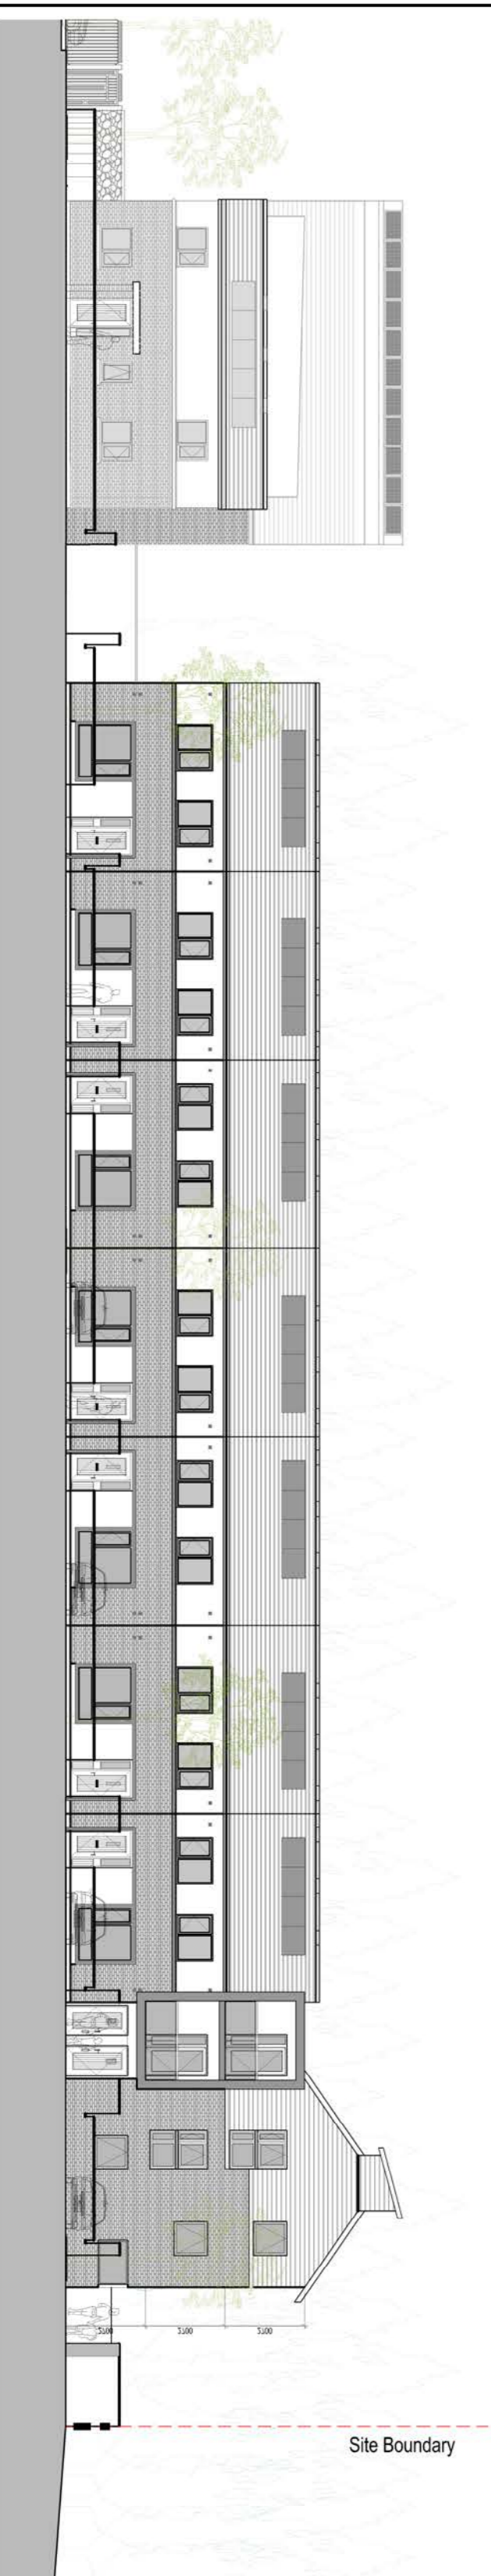

ADJOINING RIVERSDALE/MAYFIELD  
HOUSING DEVELOPMENT OF FANGOR ROAD

SHEET 05

PART 8

Comhairle Ceantae  
Atha Cliath Thuais  
South Dublin County Council

01 SITE ELEVATION 1 (E1)  
1:500 (A1)

02 SITE ELEVATION 1 (E1)- SECTION 1 OF 3  
1:200 (A1)

03 SITE ELEVATION 1 (E1)- SECTION 2 OF 3  
1:200 (A1)

04 SITE ELEVATION 1 (E1)- SECTION 3 OF 3  
1:200 (A1)

KEY PLAN NTS