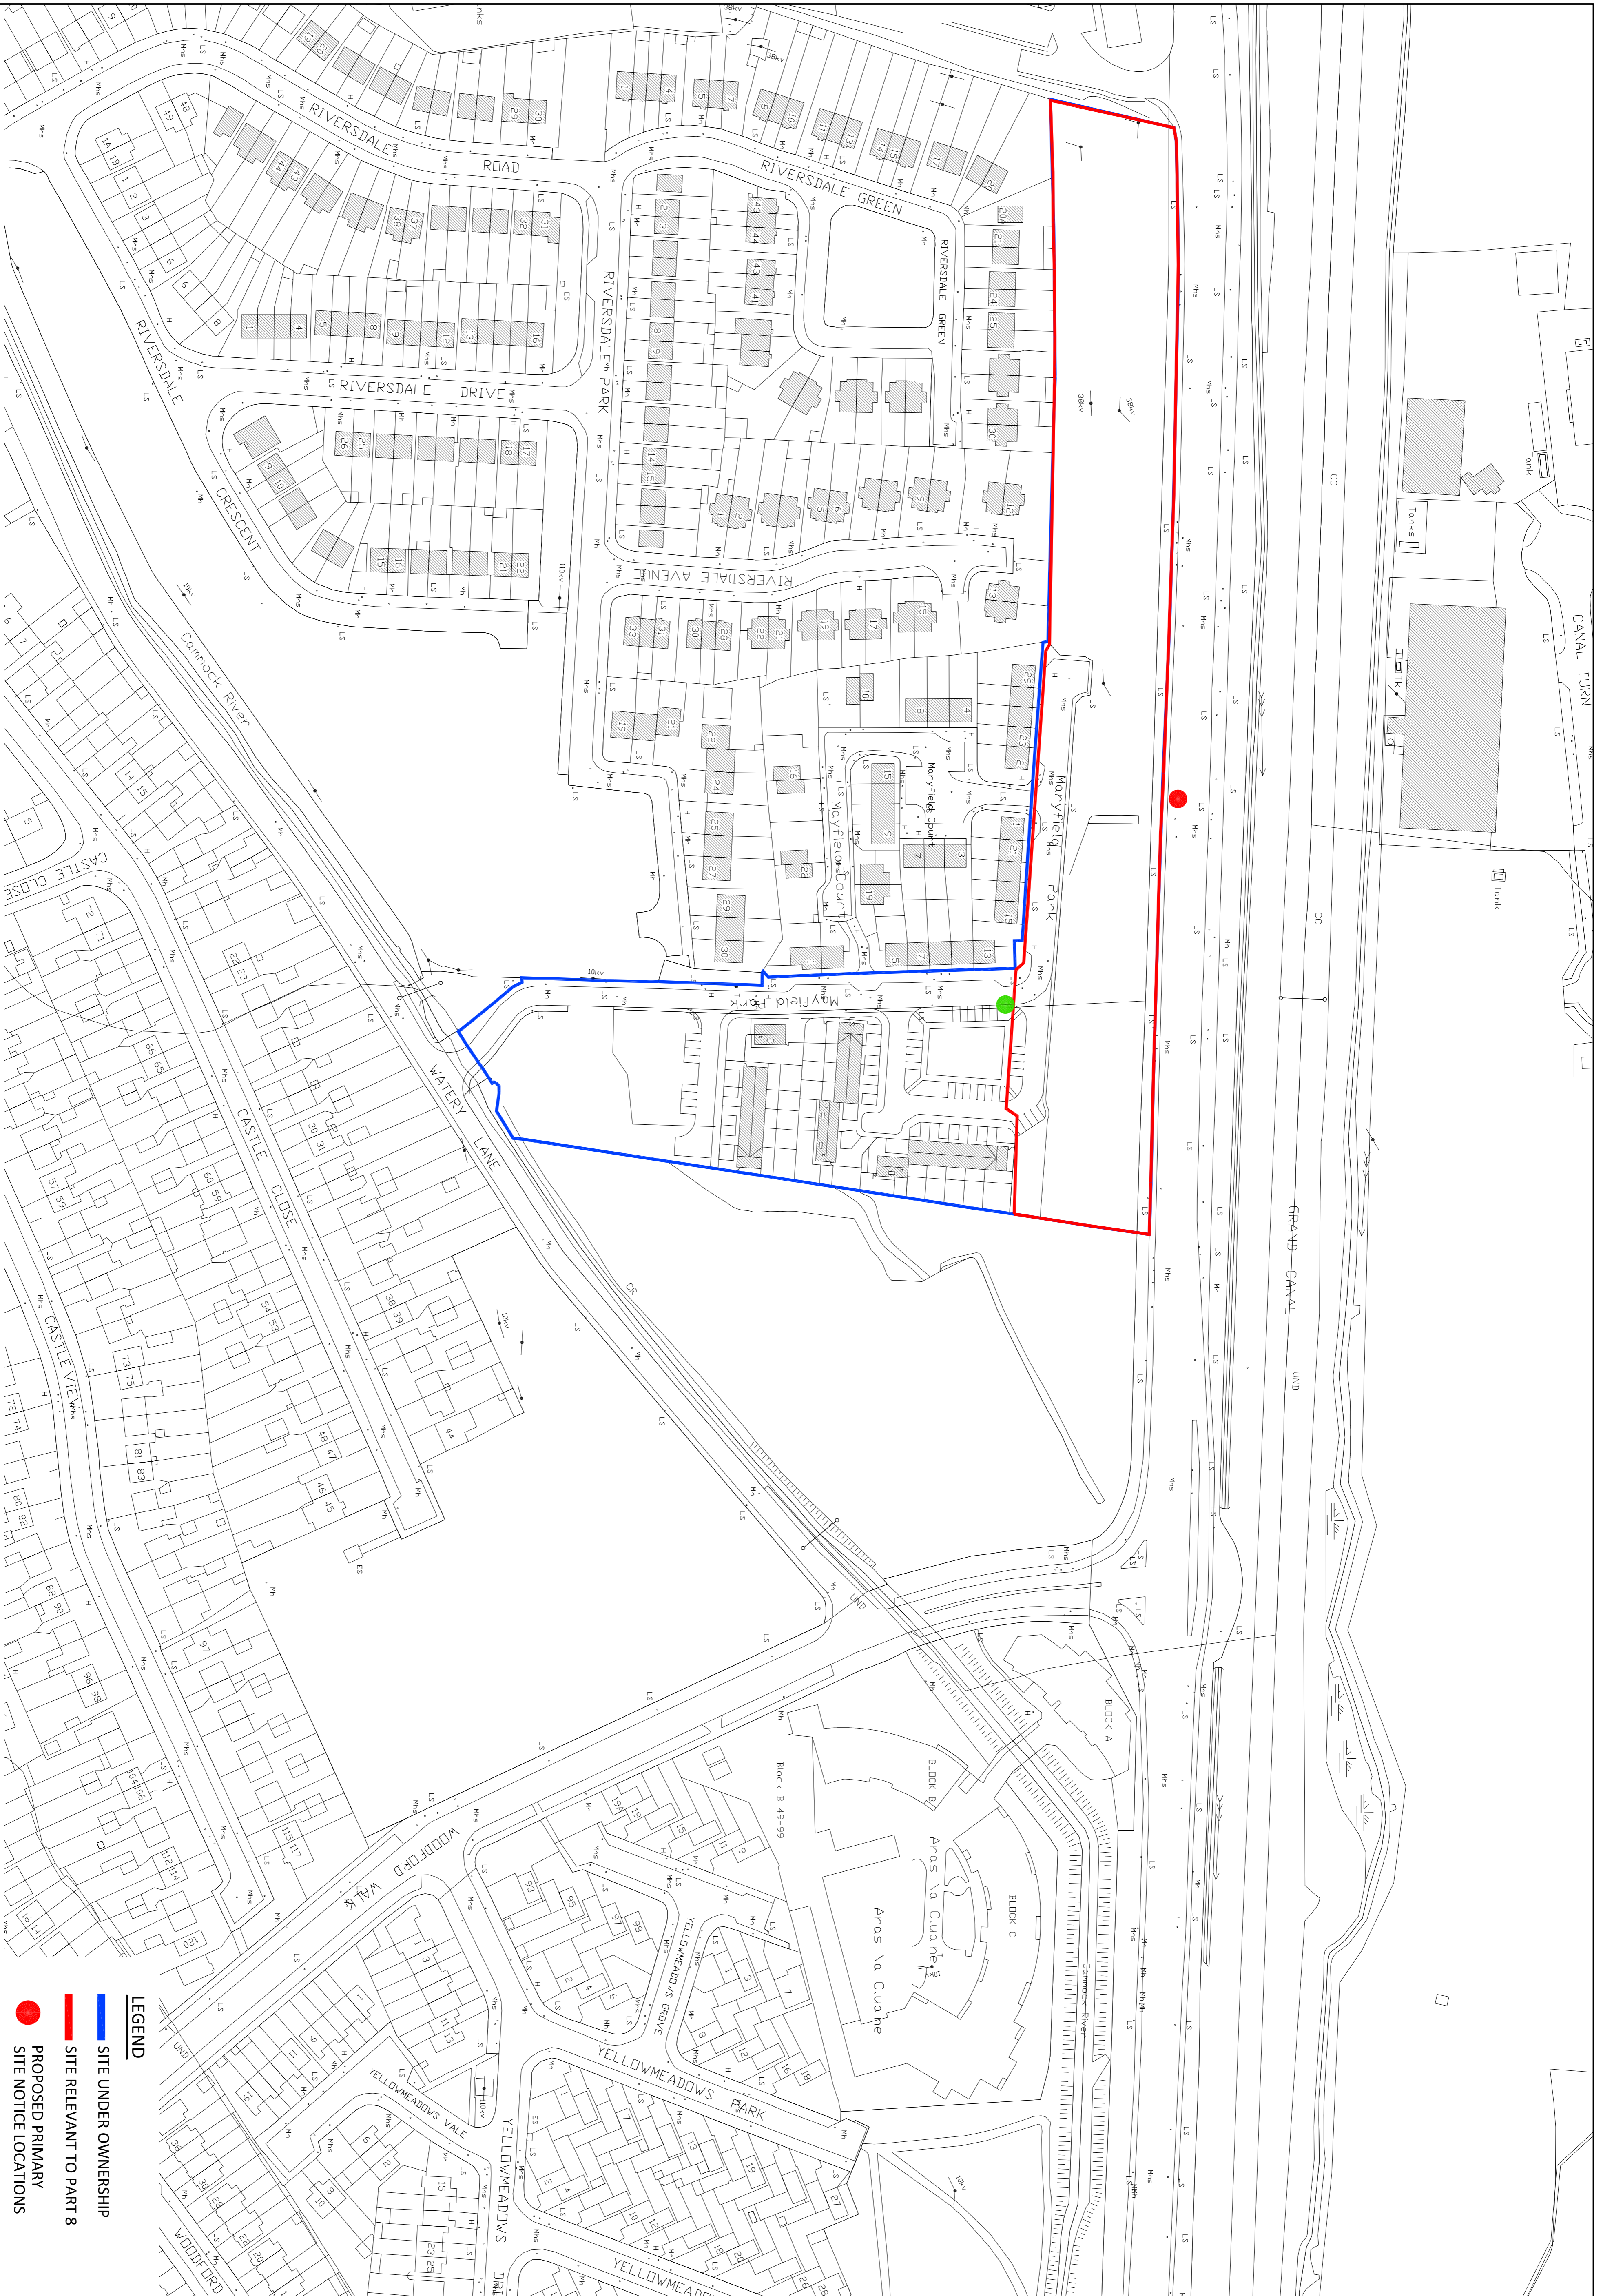

HOUSING DEVELOPING RIVERSDALE / MAYFIELD ROAD

SHEET 01

PART 8

Corribhe Centre
Ainín Cláirín Treasa
Súilte Oidhreacht Coimhearsach

- LEGEND**
-  SITE UNDER OWNERSHIP
 -  SITE RELEVANT TO PART 8
 -  PROPOSED PRIMARY SITE NOTICE LOCATIONS
 -  PROPOSED ADVISORY SITE NOTICE LOCATIONS

01 SITE LOCATION MAP
1:1000 (A1)