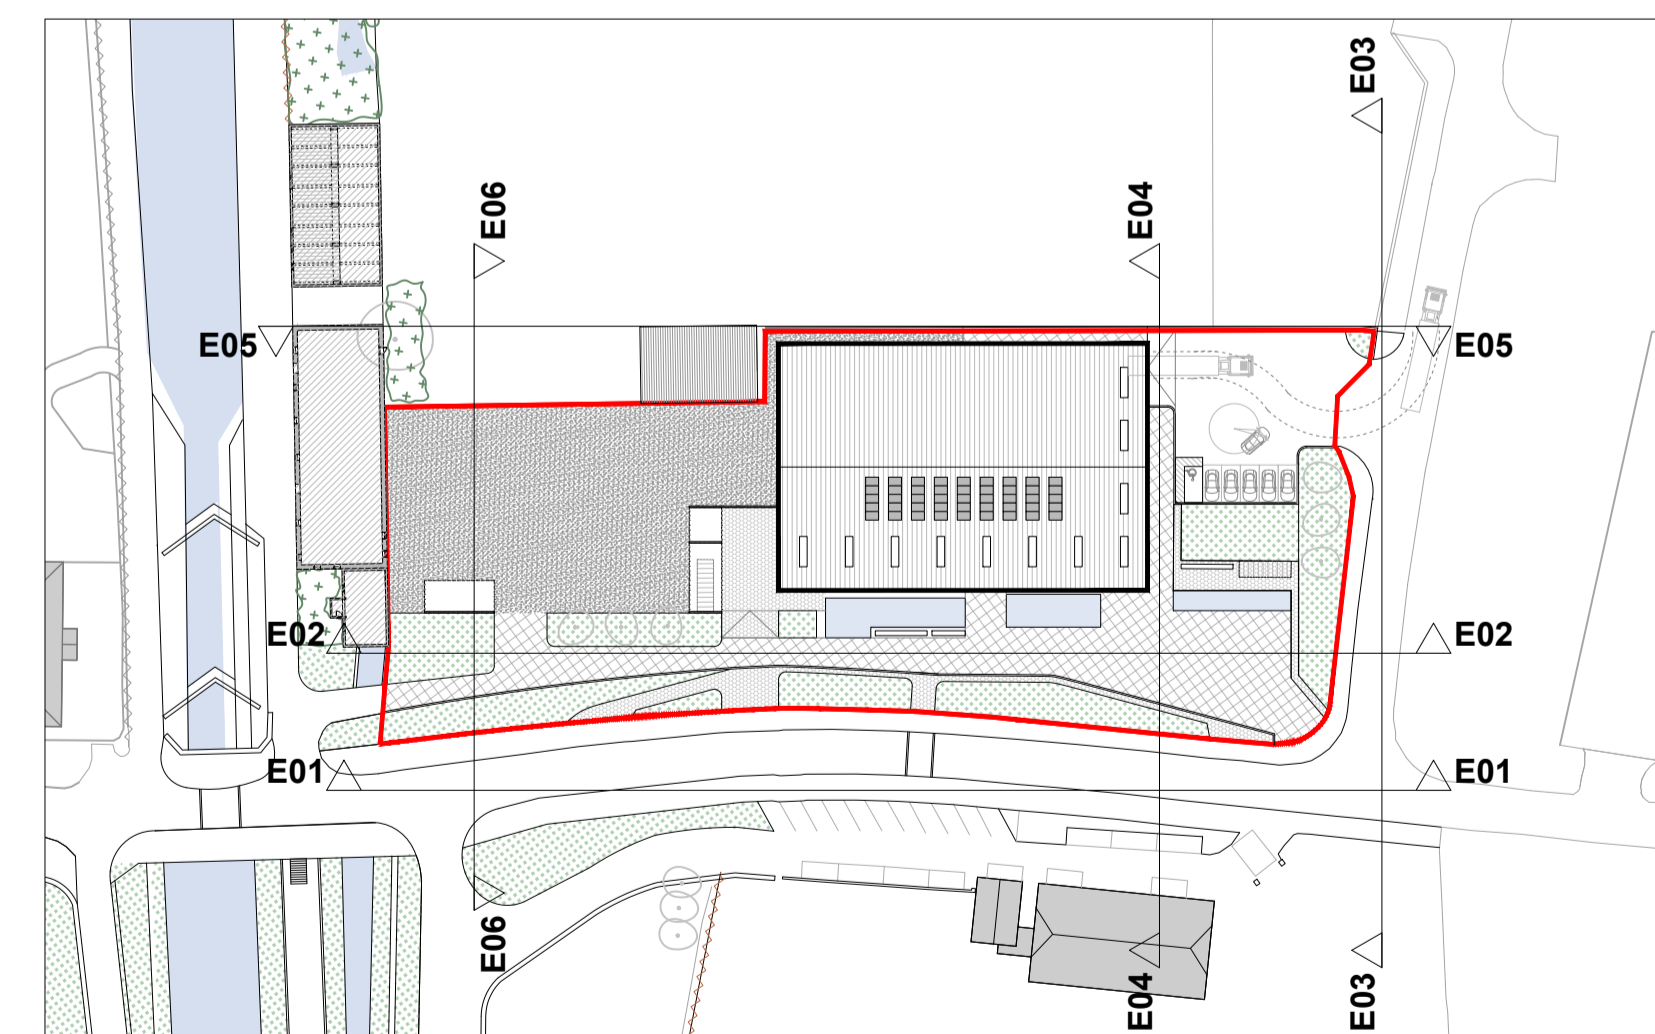

Proposed Context Elevation 05
Scale 1:200

Proposed Context Elevation 06
Scale 1:200

Key Plan
Scale 1:1000

Rev.	Date	Description	By

SFA42
ARCHITECTS
Ballalease North, Donabate
DUBLIN K36 HF22 Ireland
T +353 1 8456 937 stephen@sfa42.ie
Katarina Vasträ Kyrkogata 6
116 25 STOCKHOLM Sweden
T +46 738 42 46 67 johan@sfa42.ie
www.sfa42.ie

Client:
SOUTH DUBLIN COUNTY COUNCIL

Project:
12th LOCK STUDIOS

Drawing no.
A-302

Drawing Title:
Proposed Context Elevations 02

Drawing Status:
PLANNING APPLICATION

Drawn by: SA Checked by: SF Approved by: SF

Scale: 1:200 @ A1 Date: 26/02/24
1:400 @ A3