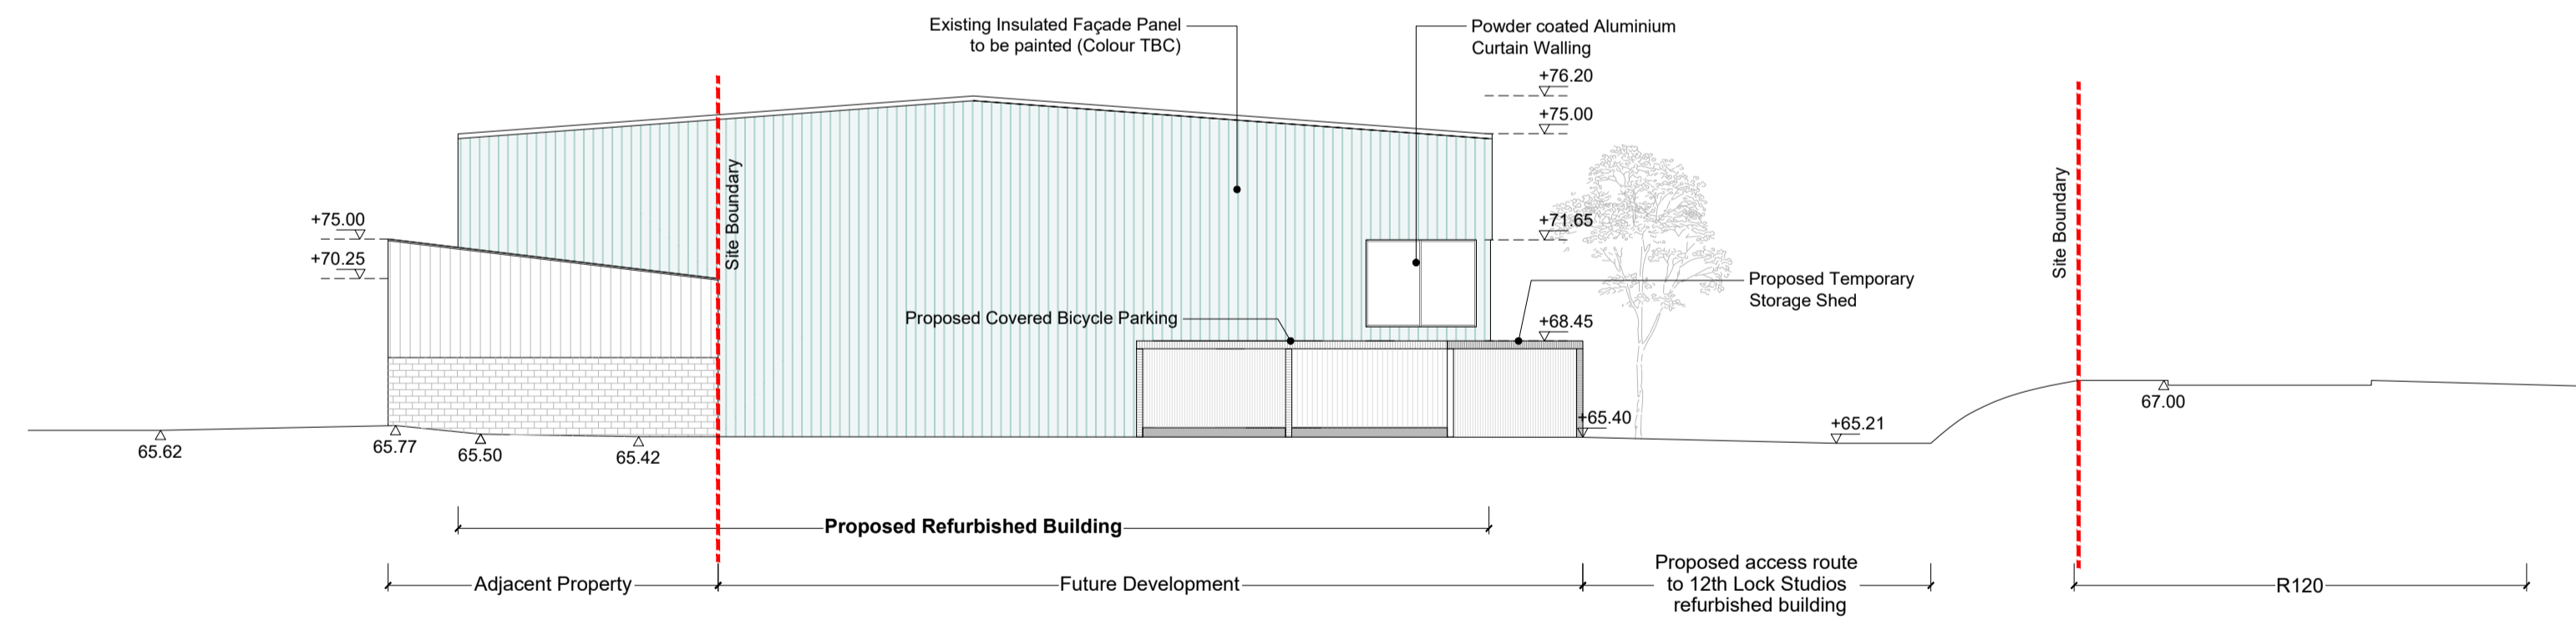

Proposed Context Elevation 05
Scale 1:200

Proposed Context Elevation 06
Scale 1:200

Key Plan
Scale 1:1000

Rev.	Date	Description	By

SFA42
ARCHITECTS
Ballalease North, Donabate
DUBLIN K36 HF22 Ireland
T +353 1 8456 937 stephen@sfa42.ie
Katarina Vasträ Kyrkogata 6
116 25 STOCKHOLM Sweden
T +46 738 42 46 67 johan@sfa42.ie
www.sfa42.ie

Client:
SOUTH DUBLIN COUNTY COUNCIL

Project:
12th LOCK STUDIOS

Drawing no.
A-302

Drawing Title:
Proposed Context Elevations 02

Drawing Status:
PLANNING APPLICATION

Drawn by: SA Checked by: SF Approved by: SF

Scale: 1:200 @ A1 Date: 26/02/24
1:400 @ A3